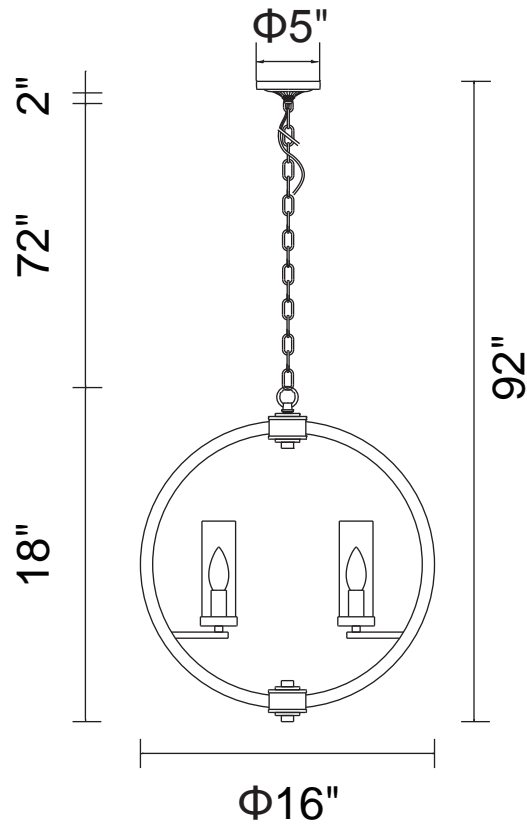

PROJECT: _____

FIXTURE TYPE: _____

LOCATION: _____

CONTACT/PHONE: _____

Item	9951P16-3-606
Collection	HARA
Finish	Satin Nickel
Glass	Clear
Crystal	-----
Input	120V AC,60HZ,AC

Shade	-----
Length/Dia.	16"
Width/Ext.	-----
Height	18"
Maximum	92"
Lumens	-----

Light Source	E12
Bulb Info.	3x60W
Included	-----
Dimmable	Yes
Color	-----
Weight	