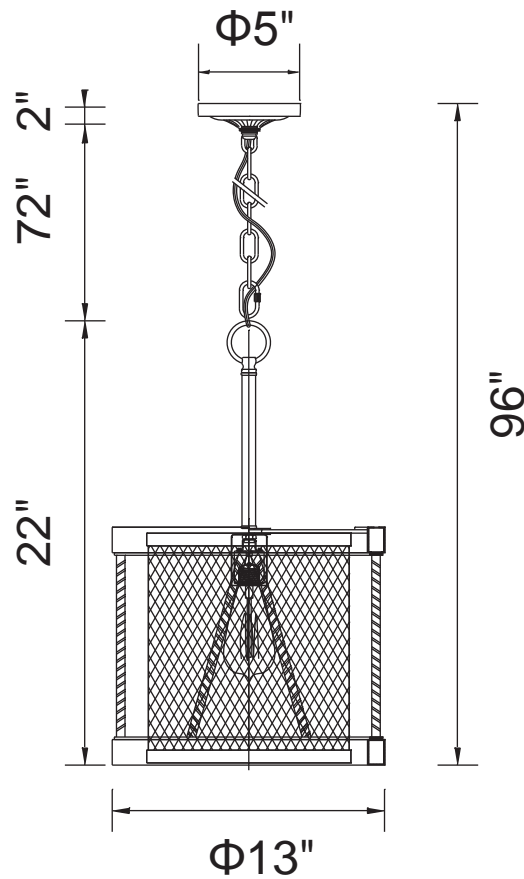

PROJECT: _____

FIXTURE TYPE: _____

LOCATION: _____

CONTACT/PHONE: _____

Item	9954P13-1-101
Collection	PARSH
Finish	Pewter
Glass	-----
Crystal	-----
Input	120V AC,60HZ,AC

Shade	-----
Length/Dia.	13"
Width/Ext.	-----
Height	22"
Maximum	96"
Lumens	-----

Light Source	E26
Bulb Info.	1x60W
Included	-----
Dimmable	Yes
Color	-----
Weight	