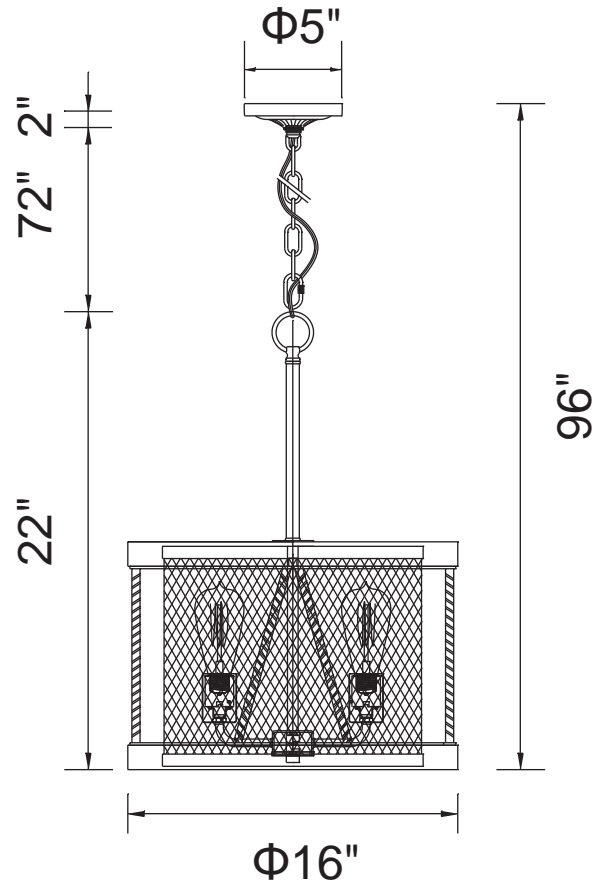

PROJECT: _____

FIXTURE TYPE: _____

LOCATION: _____

CONTACT/PHONE: _____

Item	9954P16-3-101
Collection	PARSH
Finish	Pewter
Glass	-----
Crystal	-----
Input	120V AC,60HZ,AC

Shade	-----
Length/Dia.	16"
Width/Ext.	-----
Height	22"
Maximum	96"
Lumens	-----

Light Source	E26
Bulb Info.	3x60W
Included	-----
Dimmable	Yes
Color	-----
Weight	