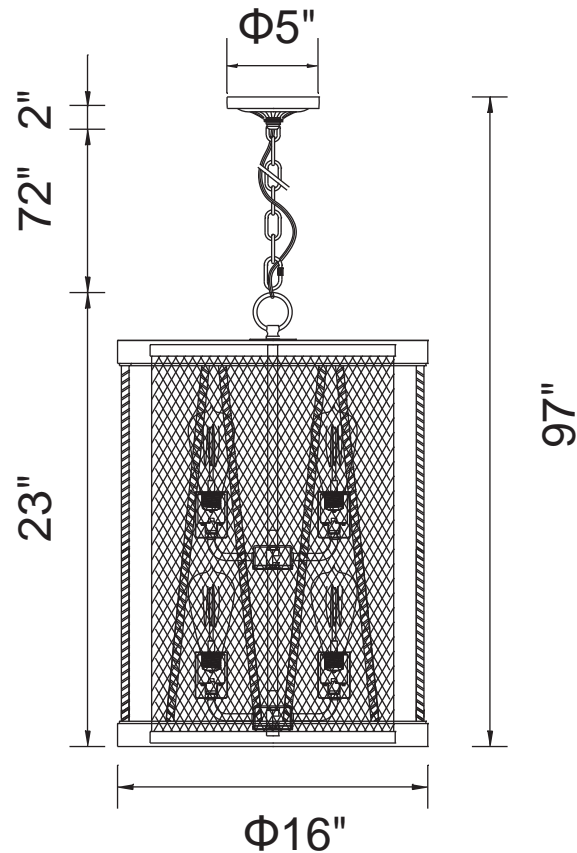

PROJECT: \_\_\_\_\_

FIXTURE TYPE: \_\_\_\_\_

LOCATION: \_\_\_\_\_

CONTACT/PHONE: \_\_\_\_\_

Item	9954P16-8-101
Collection	PARSH
Finish	Pewter
Glass	-----
Crystal	-----
Input	120V AC,60HZ,AC

Shade	-----
Length/Dia.	16"
Width/Ext.	-----
Height	23"
Maximum	97"
Lumens	-----

Light Source	E26
Bulb Info.	8x60W
Included	-----
Dimmable	Yes
Color	-----
Weight	