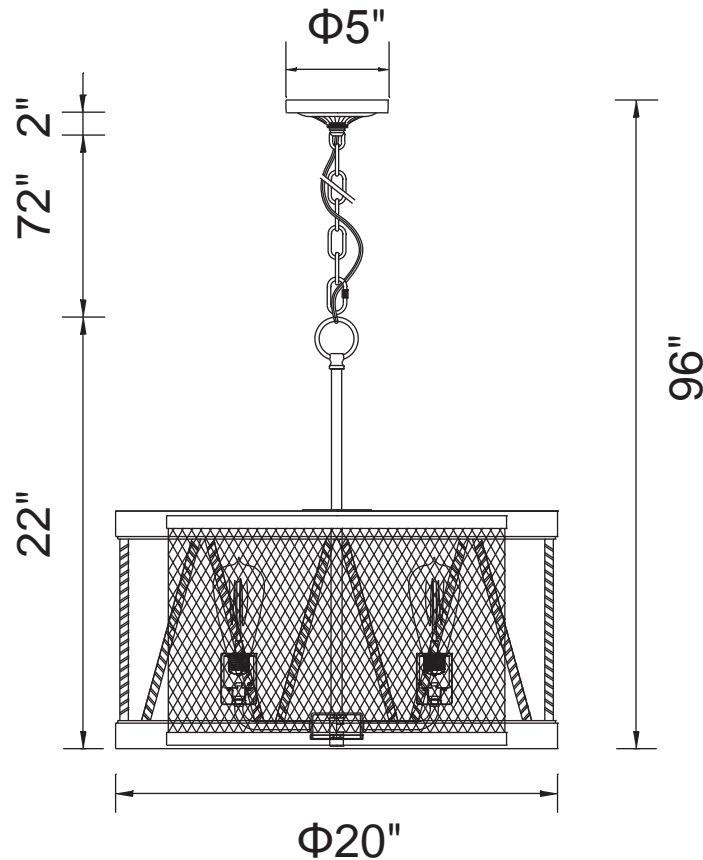

PROJECT: _____

FIXTURE TYPE: _____

LOCATION: _____

CONTACT/PHONE: _____

Item	9954P20-5-101
Collection	PARSH
Finish	Pewter
Glass	-----
Crystal	-----
Input	120V AC,60HZ,AC

Shade	-----
Length/Dia.	20"
Width/Ext.	-----
Height	22"
Maximum	96"
Lumens	-----

Light Source	E26
Bulb Info.	5x60W
Included	-----
Dimmable	Yes
Color	-----
Weight	