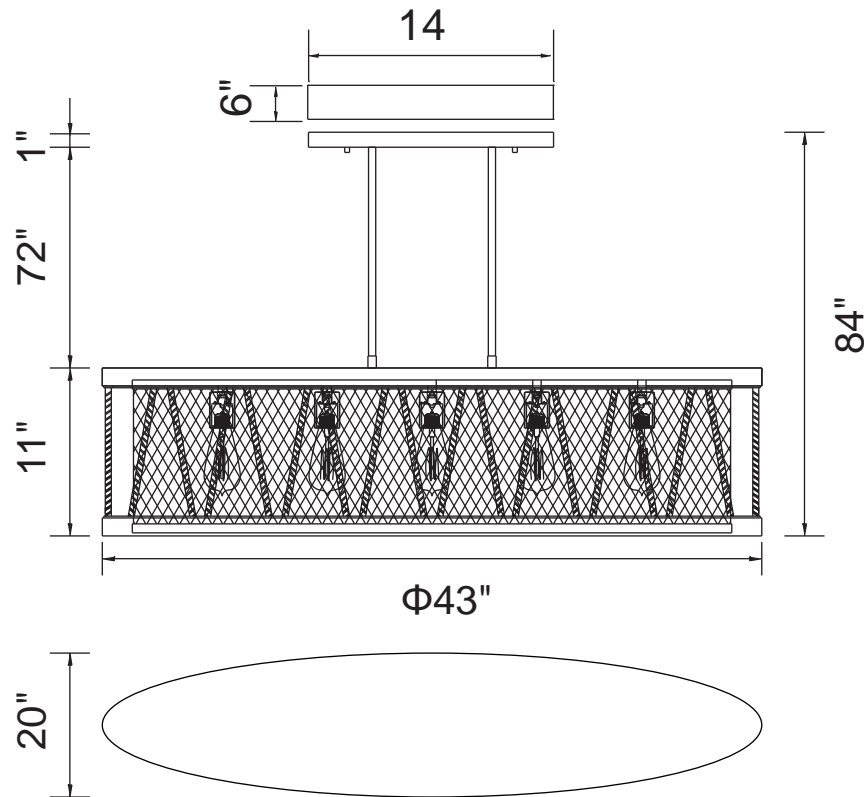

PROJECT: _____

FIXTURE TYPE: _____

LOCATION: _____

CONTACT/PHONE: _____

Item	9954P43-5-101
Collection	PARSH
Finish	Pewter
Glass	-----
Crystal	-----
Input	120V AC,60HZ,AC

Shade	-----
Length/Dia.	43"
Width/Ext.	20"
Height	11"
Maximum	84"
Lumens	-----

Light Source	E26
Bulb Info.	5x60W
Included	-----
Dimmable	Yes
Color	-----
Weight	