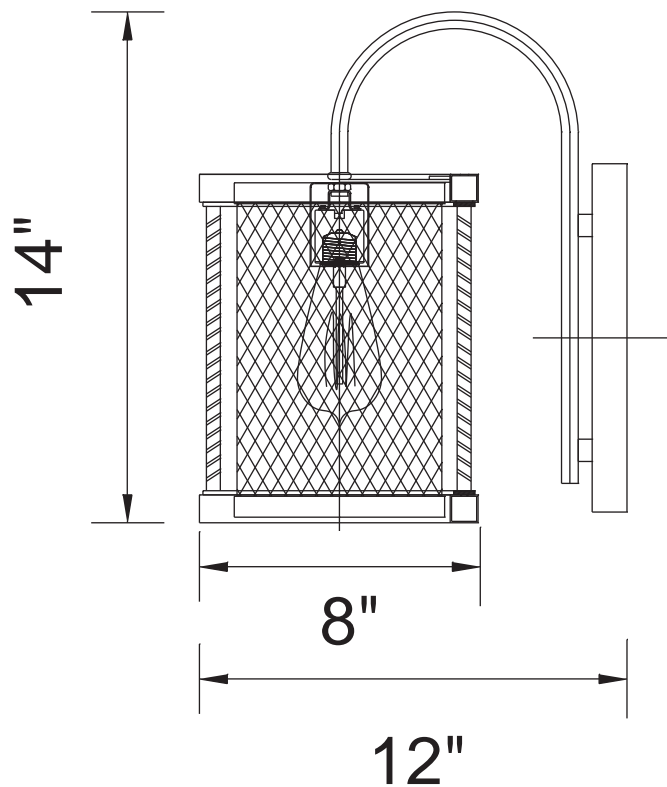

PROJECT: _____

FIXTURE TYPE: _____

LOCATION: _____

CONTACT/PHONE: _____

Item	9954W8-101
Collection	PARSH
Finish	Pewter
Glass	-----
Crystal	-----
Input	120V AC,60HZ,AC

Shade	-----
Length/Dia.	12"
Width/Ext.	8"
Height	14"
Maximum	14"
Lumens	-----

Light Source	E26
Bulb Info.	1x60W
Included	-----
Dimmable	Yes
Color	-----
Weight	