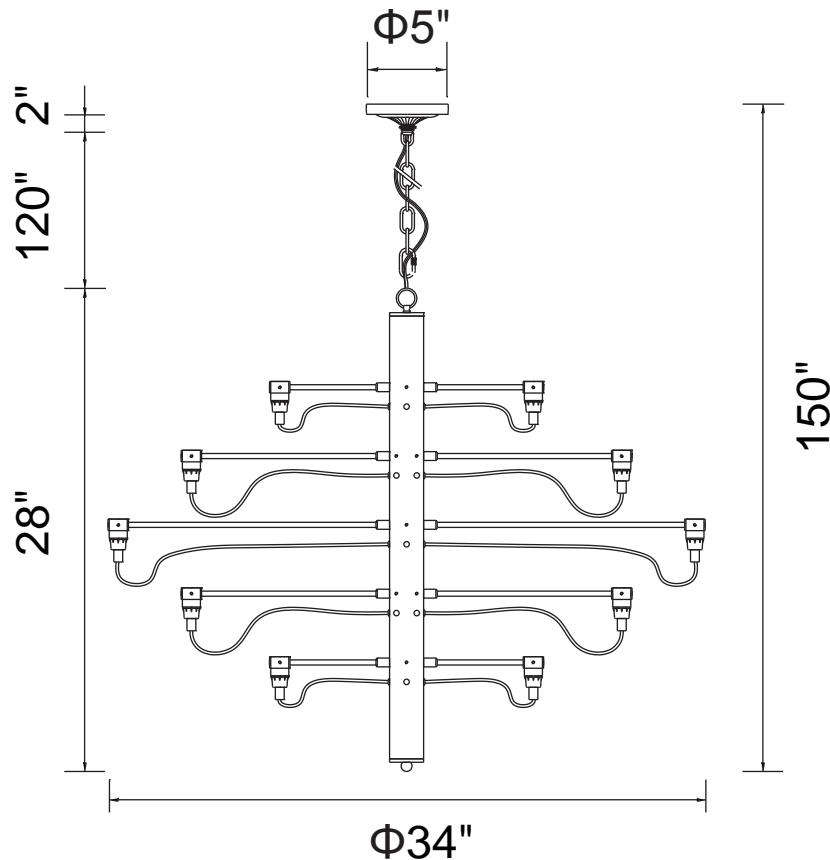

PROJECT: \_\_\_\_\_

FIXTURE TYPE: \_\_\_\_\_

LOCATION: \_\_\_\_\_

CONTACT/PHONE: \_\_\_\_\_

Item	9959P34-30-601
Collection	HAYDEN
Finish	Chrome
Glass	-----
Crystal	-----
Input	120V AC,60HZ,AC

Shade	-----
Length/Dia.	34"
Width/Ext.	-----
Height	28"
Maximum	150"
Lumens	-----

Light Source	E12
Bulb Info.	30x60W
Included	-----
Dimmable	Yes
Color	-----
Weight	