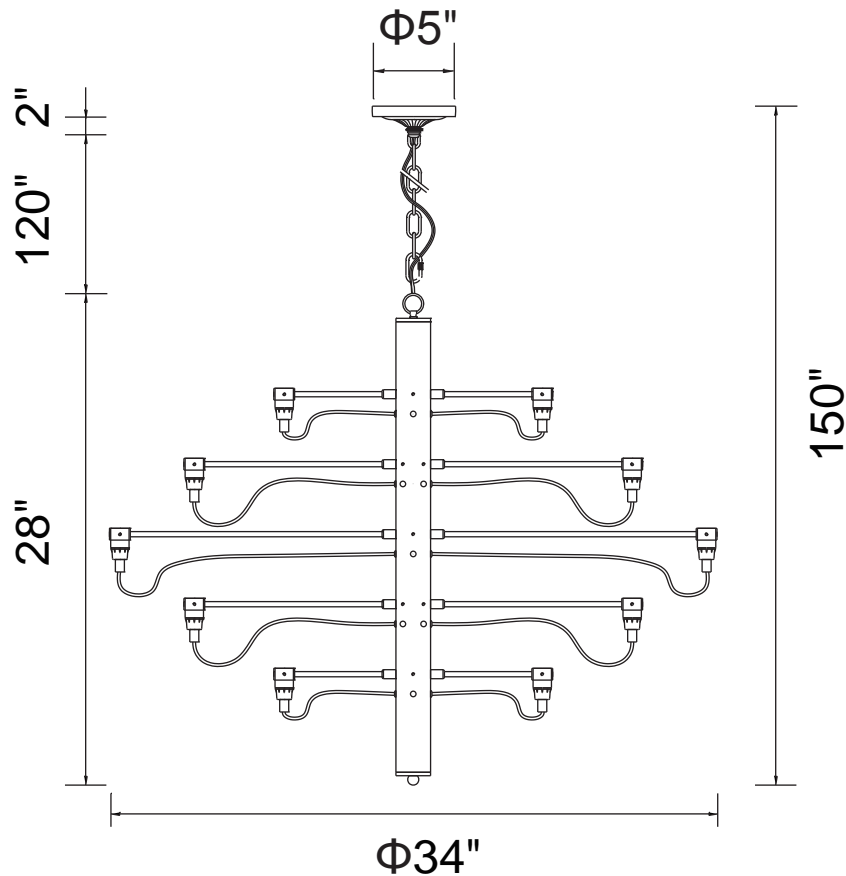

PROJECT: _____

FIXTURE TYPE: _____

LOCATION: _____

CONTACT/PHONE: _____

Item	9959P34-30-617
Collection	HAYDEN
Finish	Gold
Glass	-----
Crystal	-----
Input	120V AC,60HZ,AC

Shade	-----
Length/Dia.	34"
Width/Ext.	-----
Height	28"
Maximum	150"
Lumens	-----

Light Source	E12
Bulb Info.	30x60W
Included	-----
Dimmable	Yes
Color	-----
Weight	