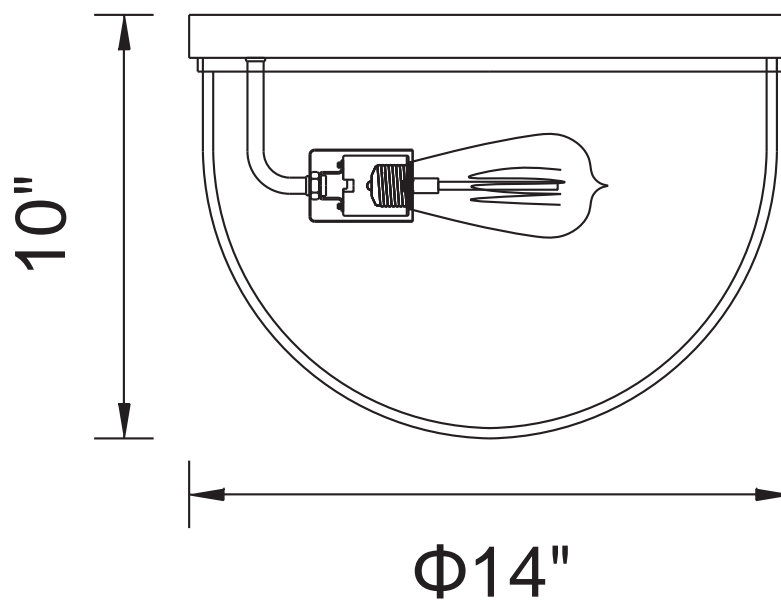

PROJECT: _____

FIXTURE TYPE: _____

LOCATION: _____

CONTACT/PHONE: _____

Item	9965C14-3-601
Collection	PARANA
Finish	Chrome
Glass	-----
Crystal	-----
Input	120V AC,60HZ,AC

Shade	-----
Length/Dia.	14"
Width/Ext.	-----
Height	10"
Maximum	10"
Lumens	-----

Light Source	E26
Bulb Info.	3x60W
Included	-----
Dimmable	Yes
Color	-----
Weight	