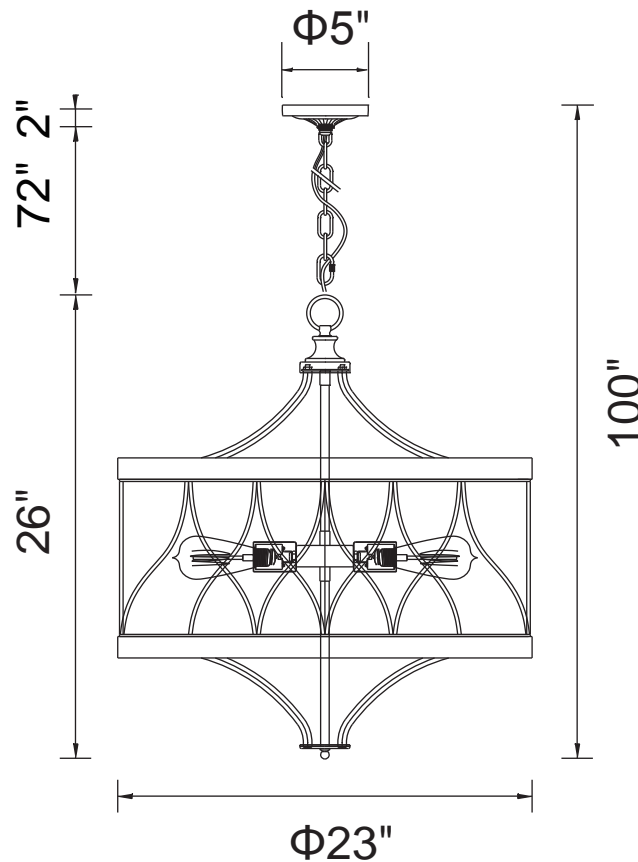

PROJECT: _____

FIXTURE TYPE: _____

LOCATION: _____

CONTACT/PHONE: _____

Item	9966P23-5 -242-B
Collection	AMAZON
Finish	Gun Metal
Glass	-----
Crystal	-----
Input	120V AC,60HZ,AC

Shade	-----
Length/Dia.	23"
Width/Ext.	-----
Height	26"
Maximum	100"
Lumens	-----

Light Source	E26
Bulb Info.	5x60W
Included	-----
Dimmable	Yes
Color	-----
Weight	