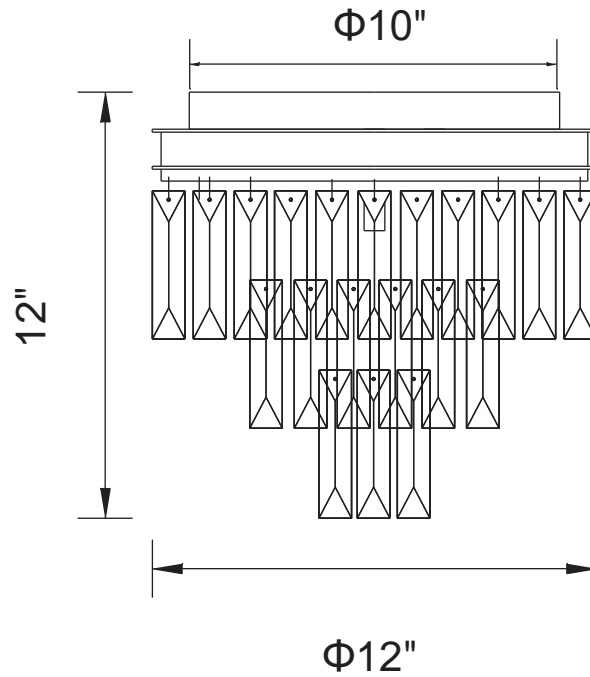

PROJECT: _____
 FIXTURE TYPE: _____
 LOCATION: _____
 CONTACT/PHONE: _____

Item	9969C12-8-601
Collection	WEISS
Finish	Chrome
Glass	-----
Crystal	Clear
Input	120V AC,60HZ,AC

Shade	-----
Length/Dia.	12"
Width/Ext.	-----
Height	12"
Maximum	-----
Lumens	-----

Light Source	G9
Bulb Info.	8x40W
Included	-----
Dimmable	Yes
Color	-----
Weight	