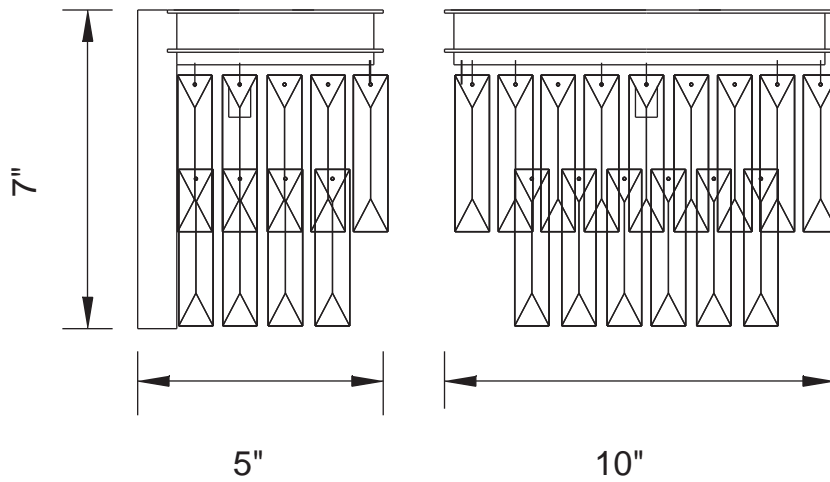

PROJECT: _____
 FIXTURE TYPE: _____
 LOCATION: _____
 CONTACT/PHONE: _____

Item	9969W10-4-601
Collection	WEISS
Finish	Chrome
Glass	-----
Crystal	Clear
Input	120V AC,60HZ,AC

Shade	-----
Length/Dia.	10"
Width/Ext.	5"
Height	7"
Maximum	-----
Lumens	-----

Light Source	G9
Bulb Info.	4x40W
Included	-----
Dimmable	Yes
Color	-----
Weight	