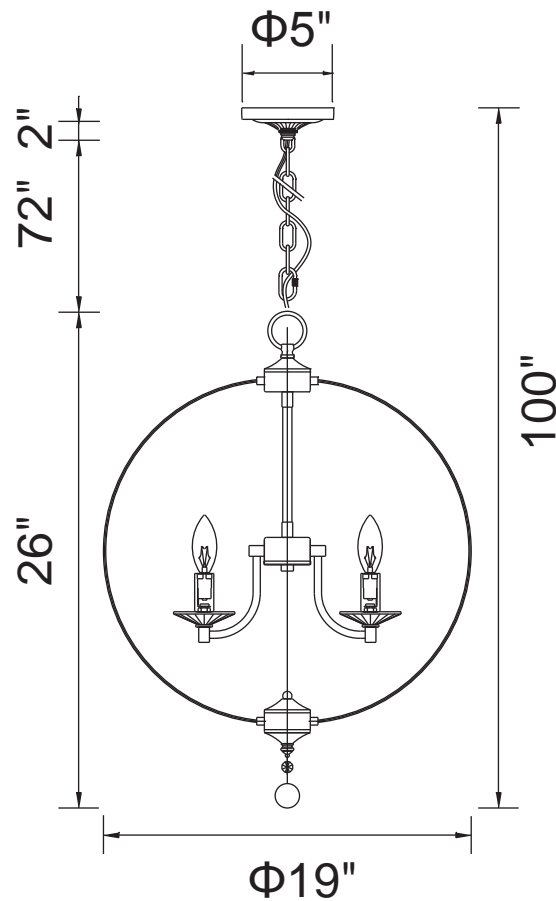

PROJECT: _____

FIXTURE TYPE: _____

LOCATION: _____

CONTACT/PHONE: _____

Item	9970P19-4-601
Collection	ESIA
Finish	Chrome
Glass	-----
Crystal	Clear
Input	120V AC,60HZ,AC

Shade	-----
Length/Dia.	19"
Width/Ext.	-----
Height	26"
Maximum	100"
Lumens	-----

Light Source	E12
Bulb Info.	4x60W
Included	-----
Dimmable	Yes
Color	-----
Weight	