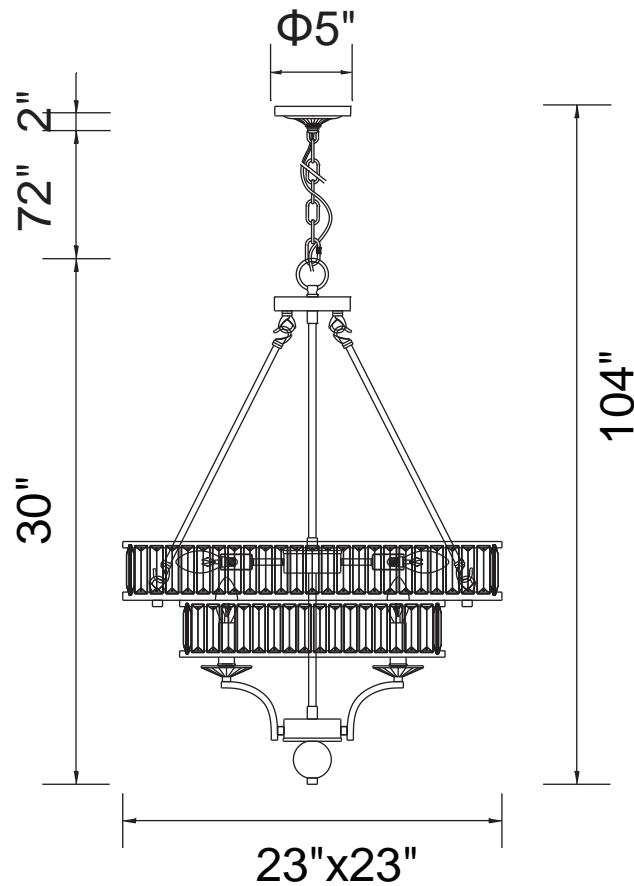

PROJECT: _____

FIXTURE TYPE: _____

LOCATION: _____

CONTACT/PHONE: _____

Item	9972P23-8-101
Collection	SHALIA
Finish	Black
Glass	-----
Crystal	Clear
Input	120V AC,60HZ,AC

Shade	-----
Length/Dia.	23"
Width/Ext.	23"
Height	30"
Maximum	104"
Lumens	-----

Light Source	E12
Bulb Info.	8x60W
Included	-----
Dimmable	Yes
Color	-----
Weight	