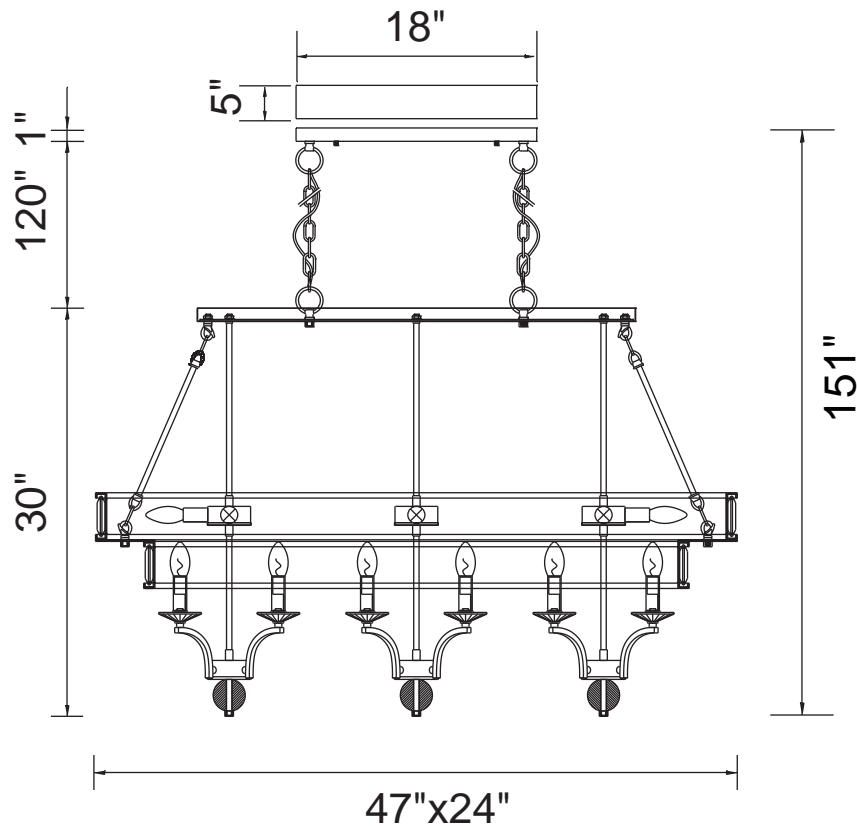

PROJECT: _____

FIXTURE TYPE: _____

LOCATION: _____

CONTACT/PHONE: _____

Item	9972P47-20-601
Collection	SHALIA
Finish	Chrome
Glass	-----
Crystal	Clear
Input	120V AC,60HZ,AC

Shade	-----
Length/Dia.	47"
Width/Ext.	24"
Height	30"
Maximum	151"
Lumens	-----

Light Source	E12
Bulb Info.	20x60W
Included	-----
Dimmable	Yes
Color	-----
Weight	