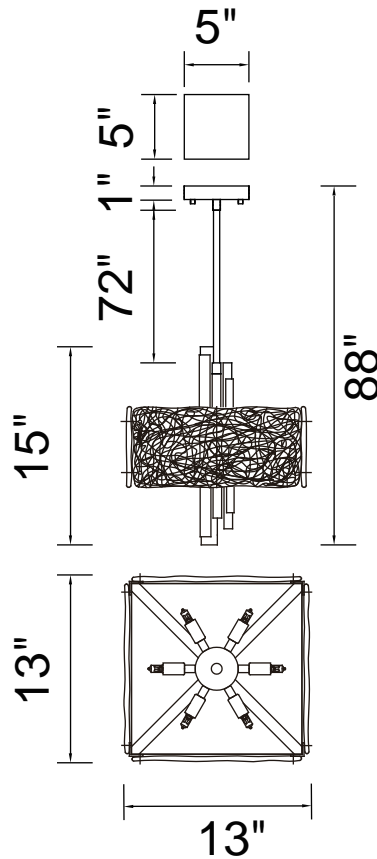

PROJECT: _____

FIXTURE TYPE: _____

LOCATION: _____

CONTACT/PHONE: _____

Item	9973P13-6-101
Collection	ASSUNTA
Finish	Black
Glass	Frosted Glass
Crystal	-----
Input	120V AC,60HZ,AC

Shade	-----
Length/Dia.	13"
Width/Ext.	13"
Height	15"
Maximum	88"
Lumens	-----

Light Source	G9
Bulb Info.	6x40W
Included	-----
Dimmable	Yes
Color	-----
Weight	10.0KG