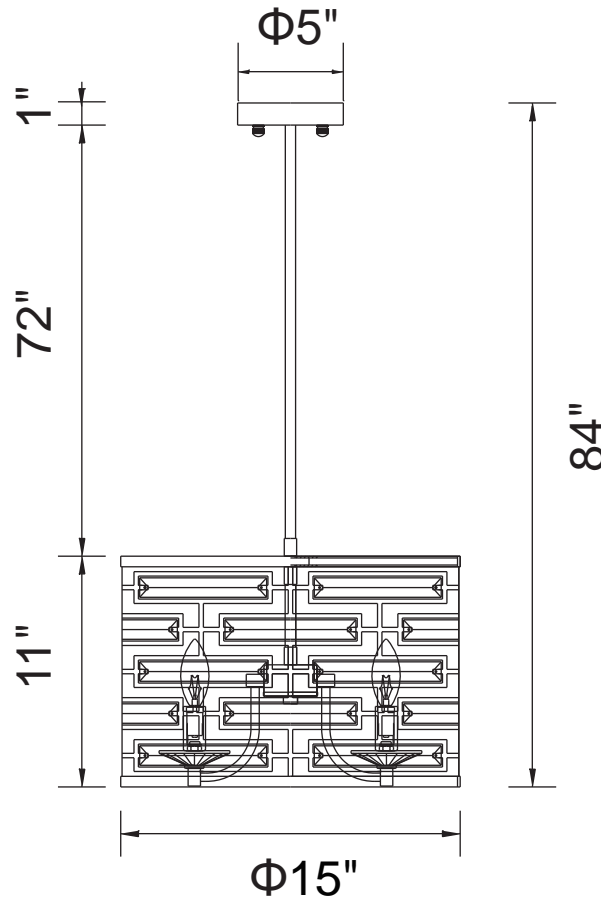

PROJECT: _____

FIXTURE TYPE: _____

LOCATION: _____

CONTACT/PHONE: _____

Item	9975P15-4-601
Collection	PETIA
Finish	Chrome
Glass	-----
Crystal	Clear
Input	120V AC,60HZ,AC

Shade	-----
Length/Dia.	15"
Width/Ext.	-----
Height	11"
Maximum	84"
Lumens	-----

Light Source	E12
Bulb Info.	4x60W
Included	-----
Dimmable	Yes
Color	-----
Weight	