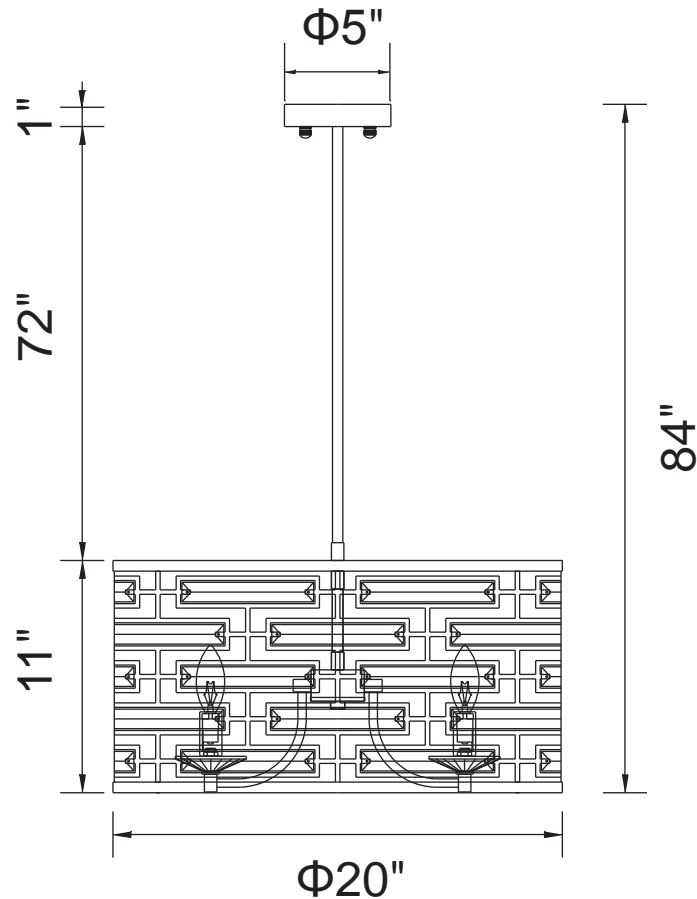

PROJECT: \_\_\_\_\_

FIXTURE TYPE: \_\_\_\_\_

LOCATION: \_\_\_\_\_

CONTACT/PHONE: \_\_\_\_\_

Item	9975P20-6-601
Collection	PETIA
Finish	Chrome
Glass	-----
Crystal	Clear
Input	120V AC,60HZ,AC

Shade	-----
Length/Dia.	20"
Width/Ext.	-----
Height	11"
Maximum	84"
Lumens	-----

Light Source	E12
Bulb Info.	6x60W
Included	-----
Dimmable	Yes
Color	-----
Weight	