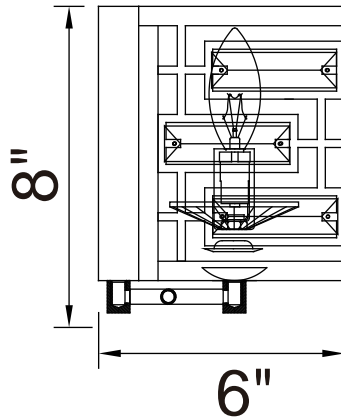

PROJECT: _____

FIXTURE TYPE: _____

LOCATION: _____

CONTACT/PHONE: _____

Item	9975W9-1-601
Collection	PETIA
Finish	Chrome
Glass	-----
Crystal	Clear
Input	120V AC,60HZ,AC

Shade	-----
Length/Dia.	9"
Width/Ext.	6"
Height	8"
Maximum	8"
Lumens	-----

Light Source	E12
Bulb Info.	1x60W
Included	-----
Dimmable	Yes
Color	-----
Weight	