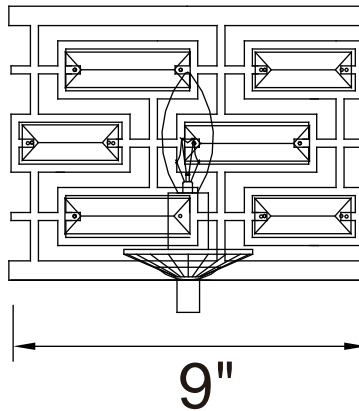

PROJECT: _____

FIXTURE TYPE: _____

LOCATION: _____

CONTACT/PHONE: _____

Item	9975W9-1-601
Collection	PETIA
Finish	Chrome
Glass	-----
Crystal	Clear
Input	120V AC,60HZ,AC

Shade	-----
Length/Dia.	9"
Width/Ext.	6"
Height	8"
Maximum	8"
Lumens	-----

Light Source	E12
Bulb Info.	1x60W
Included	-----
Dimmable	Yes
Color	-----
Weight	