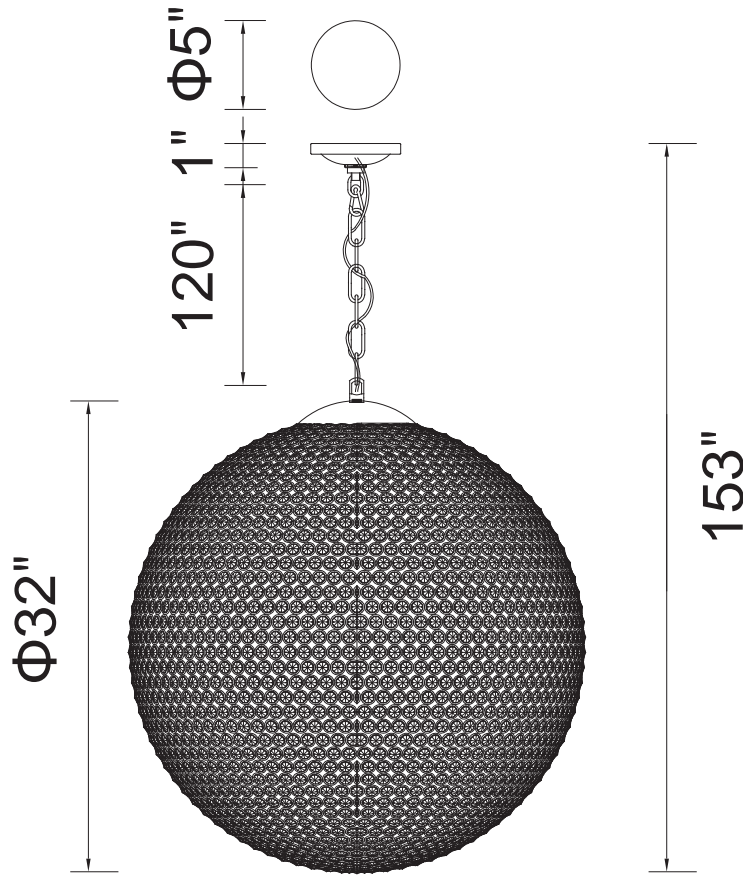

CWI LIGHTING

BRIGHTER LIVING. SIMPLIFIED.

PROJECT: _____

FIXTURE TYPE: _____

LOCATION: _____

CONTACT/PHONE: _____

Item	QS8353P32C
Collection	GLOBE
Finish	Chrome
Glass	-----
Crystal	Clear
Input	120V AC,60HZ,AC

Shade	-----
Length/Dia.	32"
Width/Ext.	-----
Height	32"
Maximum	153"
Lumens	-----

Light Source	G9
Bulb Info.	20x40W
Included	-----
Dimmable	No
Color	-----
Weight	