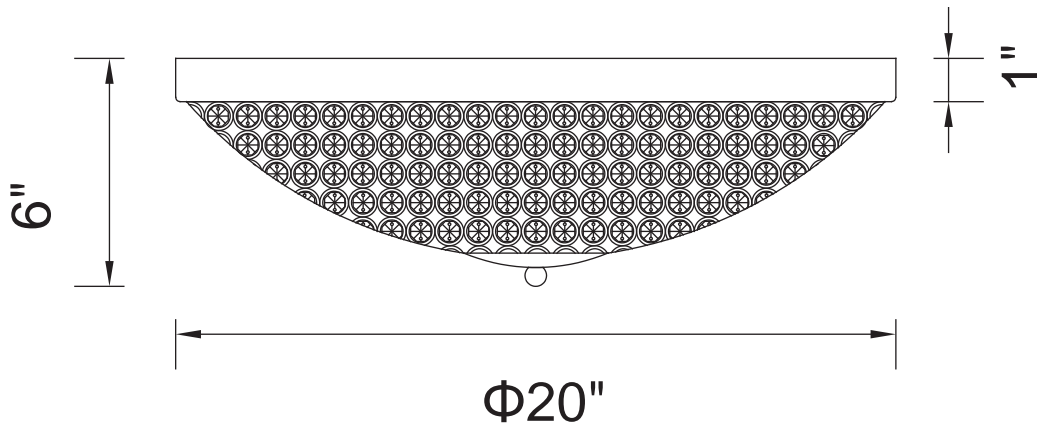

PROJECT: _____
 FIXTURE TYPE: _____
 LOCATION: _____
 CONTACT/PHONE: _____

Item	QS8357C20C
Collection	GLOBE
Finish	Chrome
Glass	-----
Crystal	Clear
Input	120V AC,60HZ,AC

Shade	-----
Length/Dia.	20"
Width/Ext.	-----
Height	6"
Maximum	-----
Lumens	-----

Light Source	E12
Bulb Info.	6x60W
Included	-----
Dimmable	Yes
Color	-----
Weight	