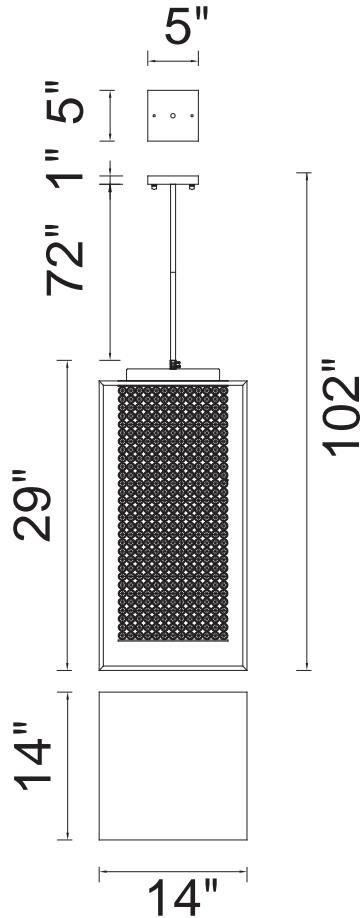

PROJECT: _____
 FIXTURE TYPE: _____
 LOCATION: _____
 CONTACT/PHONE: _____

Item	QS8381P14C-RC
Collection	CUBE
Finish	Chrome
Glass	-----
Crystal	Clear
Input	120V AC,60HZ,AC

Shade	-----
Length/Dia.	14"
Width/Ext.	14"
Height	29"
Maximum	102"
Lumens	-----

Light Source	G9
Bulb Info.	11x40W
Included	-----
Dimmable	Yes
Color	-----
Weight	