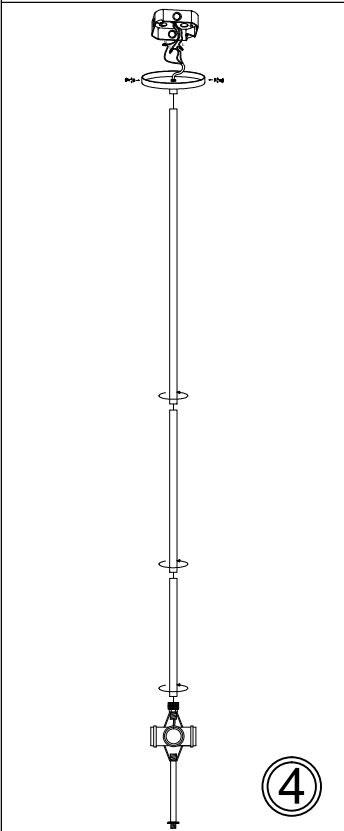

HEL-344P-PC

①

②

③

④

⑤

⑥

⑦

⑧

Bulbs/ Ampoules:
4x Max 100W E26 Base
(Not Included/ Non Inclus)