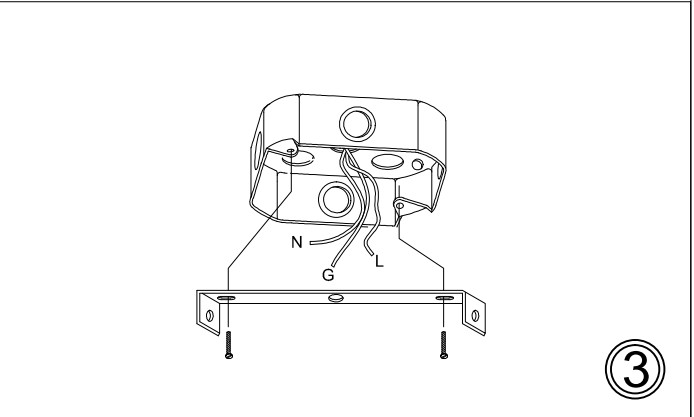

HEL-344P-PC

①

②

③

④

⑤

⑥

⑦

⑧

Bulbs/ Ampoules:
4x Max 100W E26 Base
(Not Included/ Non Inclus)