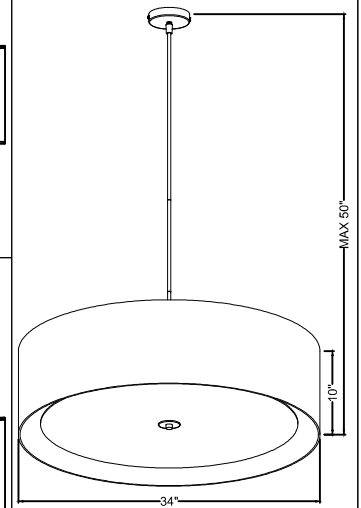

HEL-344P-PC

①

②

③

④

⑤

⑥

⑦

⑧

Bulbs/ Ampoules:
4x Max 100W E26 Base
(Not Included/ Non Inclus)