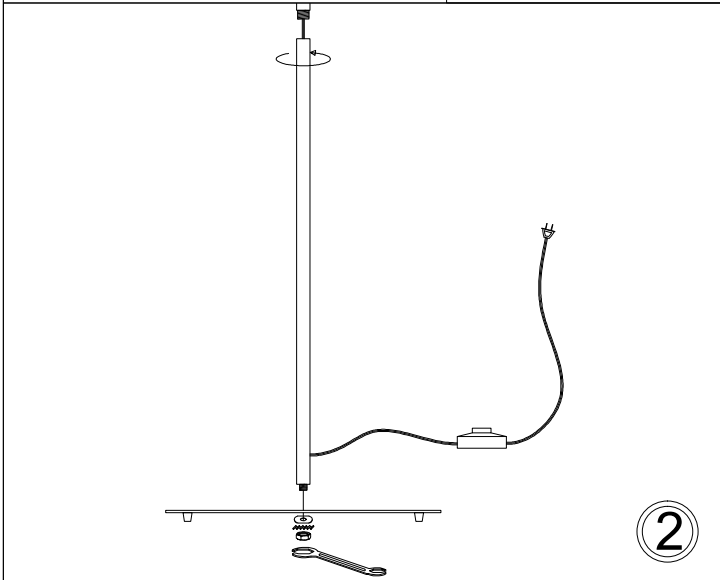

1

2

3

4

Bulb/ Ampoule:  
1x Max 100W E26 Base  
(Not Included/ Non Inclus)