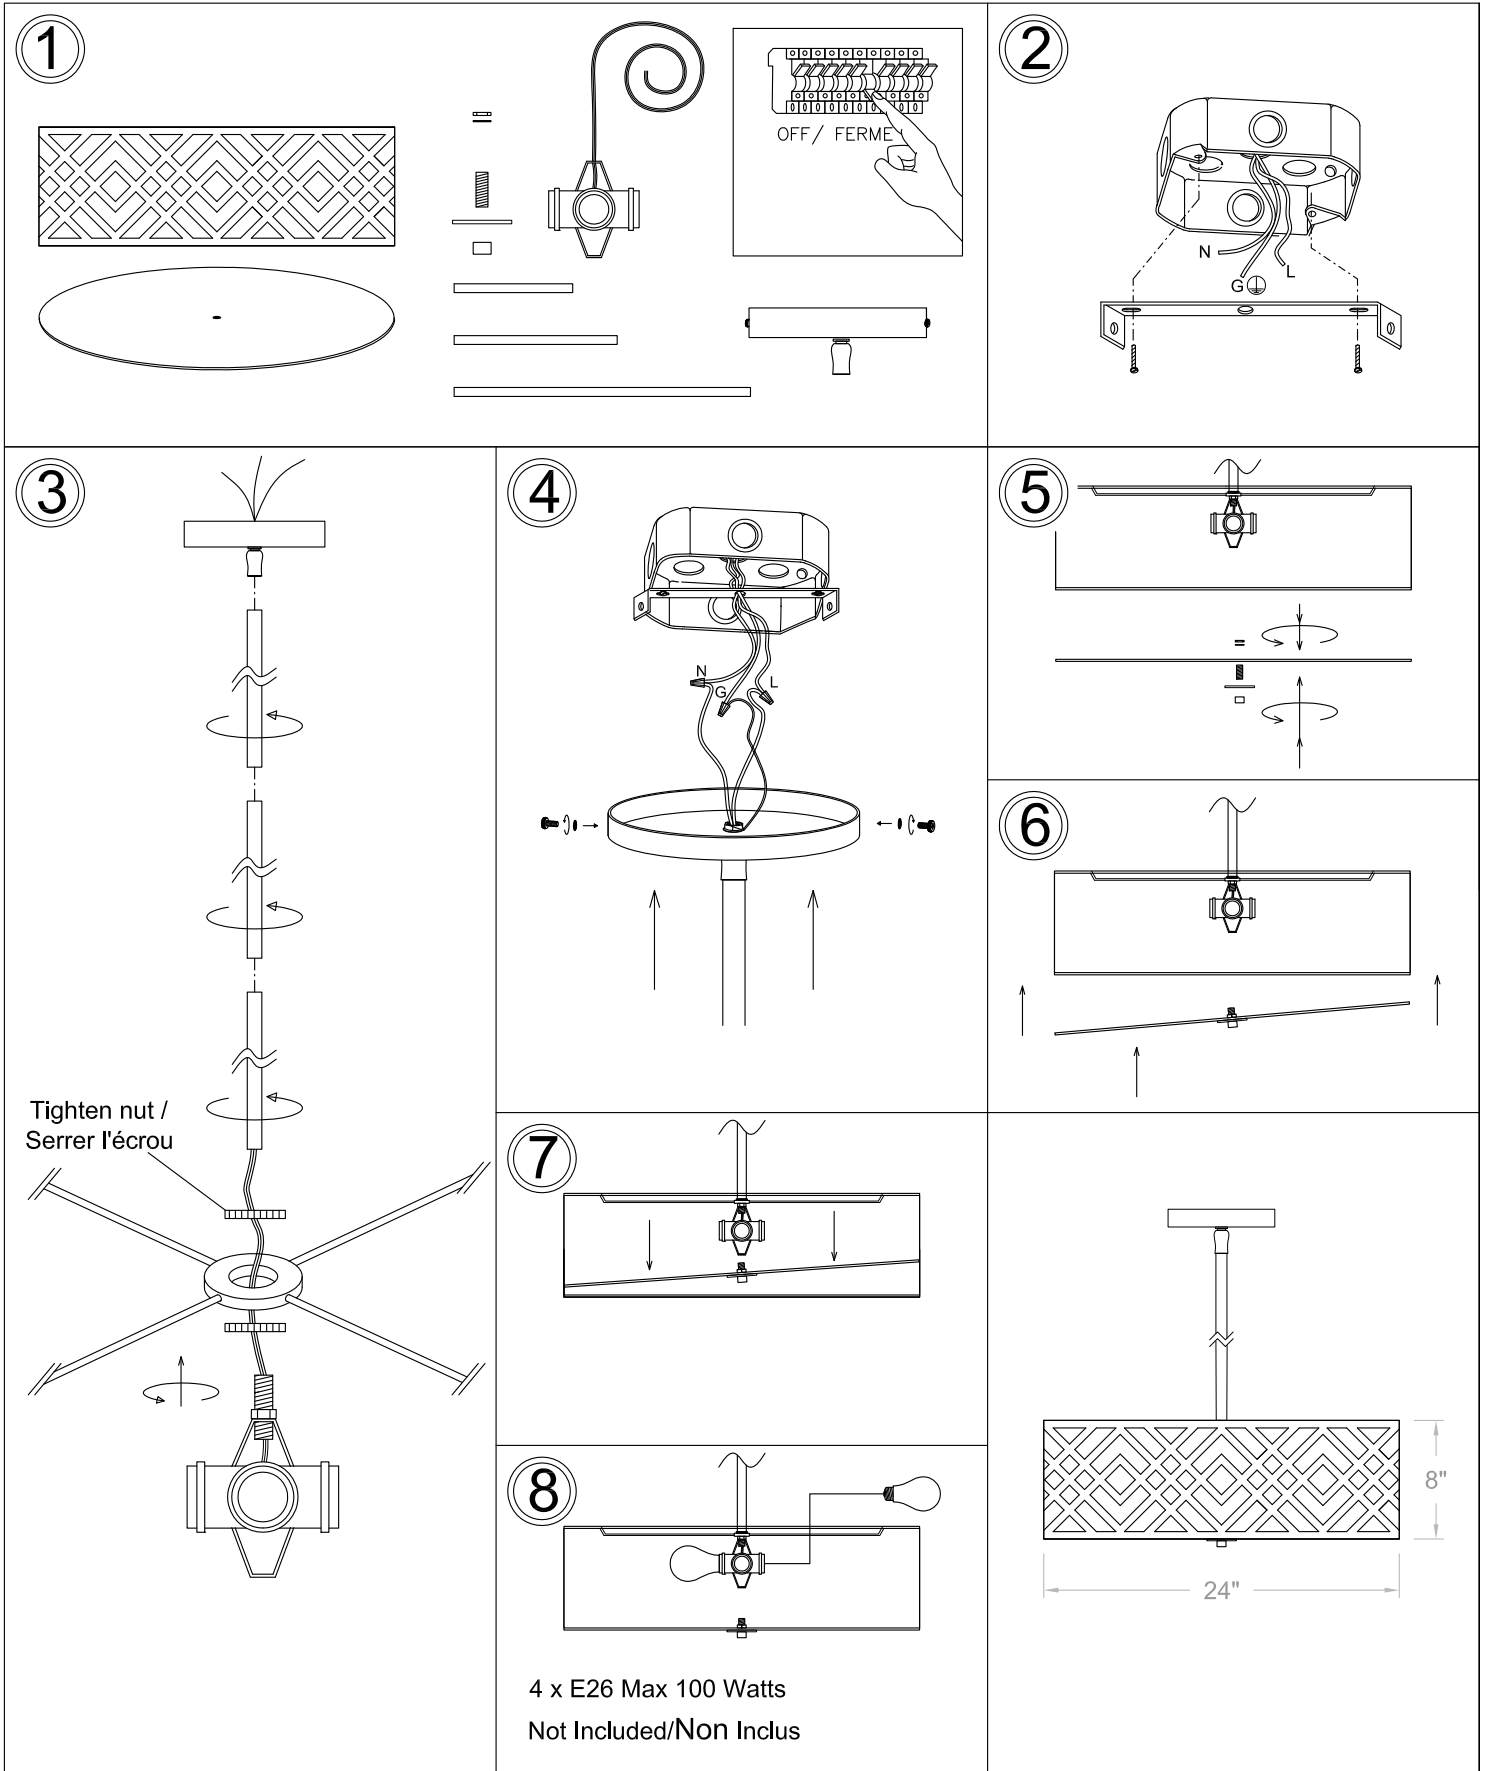

MON-244P

1401 Courtney Park Drive East, Mississauga, Ontario, Canada L5T 2E4

Tel: (905) 564-1262 Fax: (905) 564-1299 Email: dainolite@dainolite.ca Web: www.dainolite.ca

Date: September / 2017