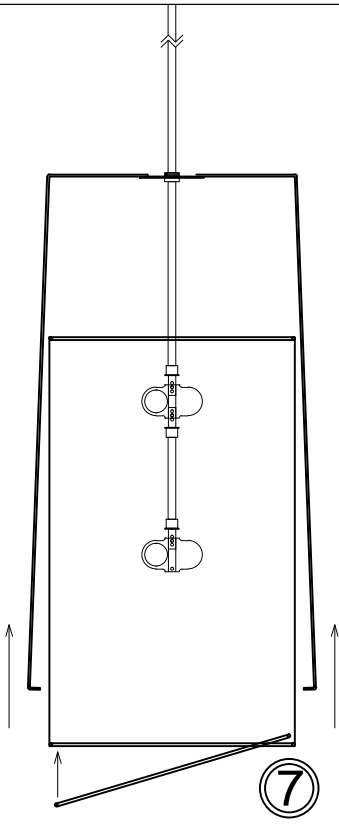

# TRA-124P

①

②

③

④

⑤

⑥

⑦

Bulbs/ Ampoules:  
4x Max 60W  
E26 Base  
(Not Included/  
Non Inclus)