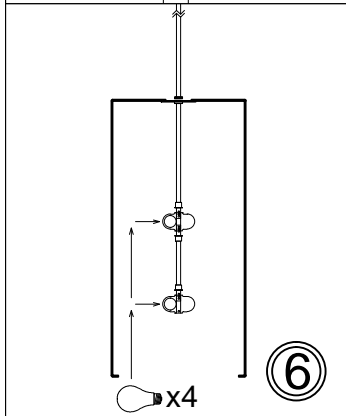

# TRA-124P

①

②

③

④

⑤

⑥

⑦

Bulbs/ Ampoules:  
4x Max 60W  
E26 Base  
(Not Included/  
Non Inclus)