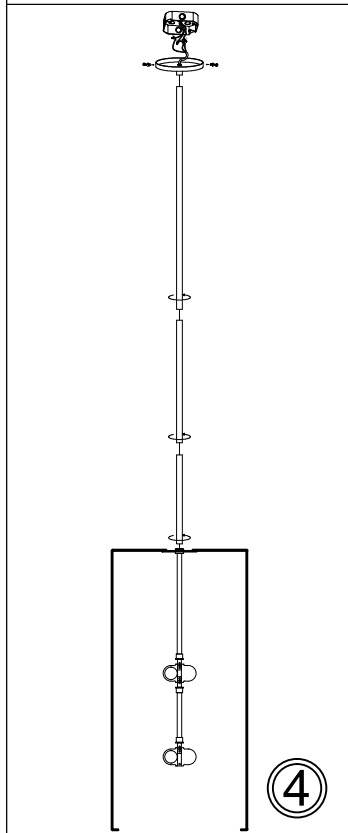

# TRA-124P

①

②

③

④

⑤

⑥

⑦

Bulbs/ Ampoules:  
4x Max 60W  
E26 Base  
(Not Included/  
Non Inclus)