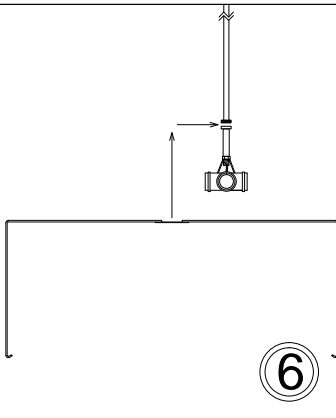

TRA-244P

1

2

3

4

5

6

7

8

Bulbs/ Ampoules:
4x Max 100W
E26 Base
(Not Included/
Non Inclus)