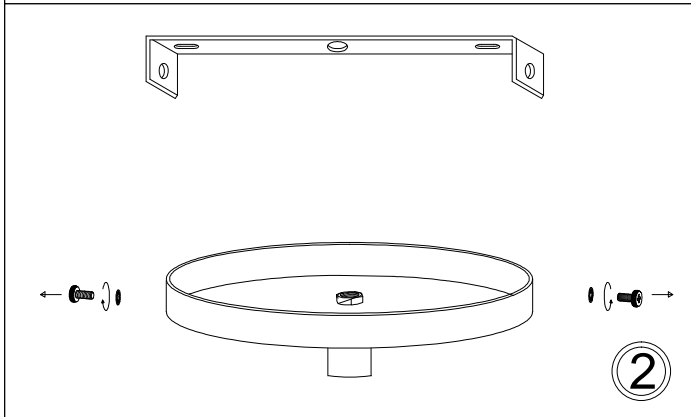

TRA-244P

1

2

3

4

5

6

7

8

Bulbs/ Ampoules:
4x Max 100W
E26 Base
(Not Included/
Non Inclus)