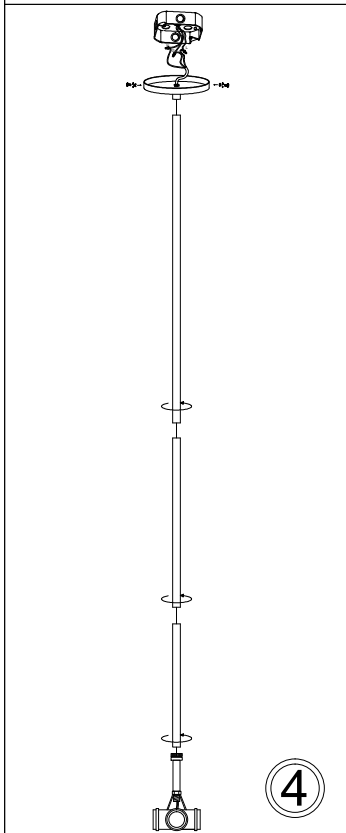

TRA-244P

1

2

3

4

5

6

7

8

Bulbs/ Ampoules:
4x Max 100W
E26 Base
(Not Included/
Non Inclus)