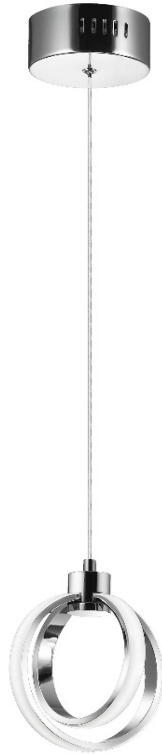

9228-614LEDP-PC - 14W Pendant Polished Chrome Finish

LED

14W LED Pendant Polished Chrome Finish

Height	7.5	No. of Bulbs	2
Width/Length	6.25	LED Compatible	Yes
Depth	6.25	Total Wattage	14
Weight	2		
Body Material	Metal		
Finish/Color	Polished Chrome		
Type of Finish	Electroplated		
Bulb 1 Amount	2	Rated For Voltage	Dry Location 120V
Bulb 1 Base Type	LED	Approval	cUL or equivalent
Bulb 1 Max Watt.	7	Warranty	5 Years
Bulb 1 Included	Yes	Instal Position	Ceiling
Bulb 1 Lumens	965		
Bulb 1 CRI	80+		

Date:	Notes:
Fixture Type:	
Job Name:	

Lighting • LED • Shades • Custom Designs

TORONTO | BUFFALO | LIGHTFAIR | DALLAS MARKET CENTRE # 4303

www.dainolite.com |
 1-888-564-1262 |
 dainolite@dainolite.com
[/dainolite](https://www.facebook.com/dainolite) |
 [/dainoliteld](https://twitter.com/dainoliteld) |
 [/dainolite](https://www.instagram.com/dainolite)