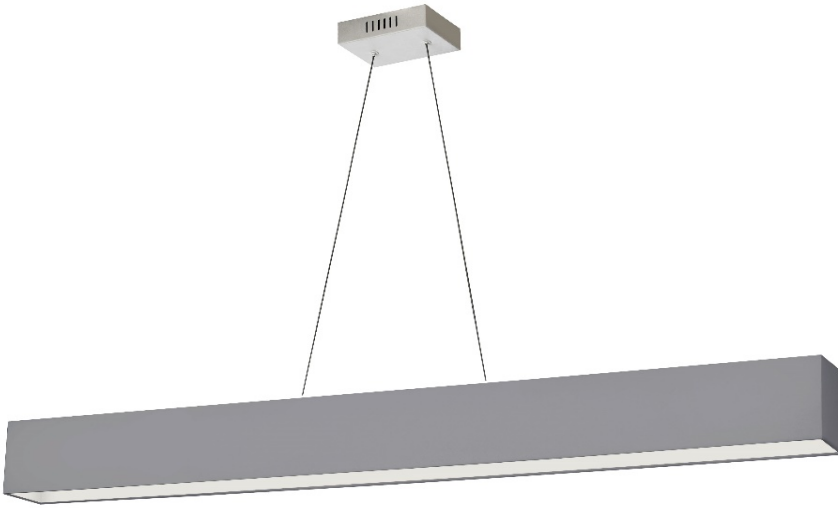

AUB-S5130HP-PC-835 - 30W Horiz Pendant, GRY shade, PC

30W Horizontal Polished Chrome Pendant w/ Grey Shade

Height	5	No. of Bulbs	1
Width/Length	51	LED Compatible	Integrated LED
Depth	4	Total Wattage	30W
Weight	5		
Body Material	Fabric	Second Material	Metal
Finish/Color	Grey	Second Finish/Color	Polished Chrome
Type of Finish	Fabric	Second Type of Finish	Electroplated
Bulb 1 Amount	1	Rated For Voltage	Damp Location 120V
Bulb 1 Base Type	LED	Approval	cUL or equivalent
Bulb 1 Max Watt.	30W	Warranty	5 Years
Bulb 1 Included	Yes	Instal Position	Ceiling
Bulb 1 Lumens	2030		
Bulb 1 CRI	90+		

Date:	Notes:
Fixture Type:	
Job Name:	

Lighting • LED • Shades • Custom Designs

TORONTO | BUFFALO | LIGHTFAIR | DALLAS MARKET CENTRE # 4303

 www.dainolite.com
 1-888-564-1262
  dainolite@dainolite.com
 /dainolite
  /dainoliteld
  /dainolite