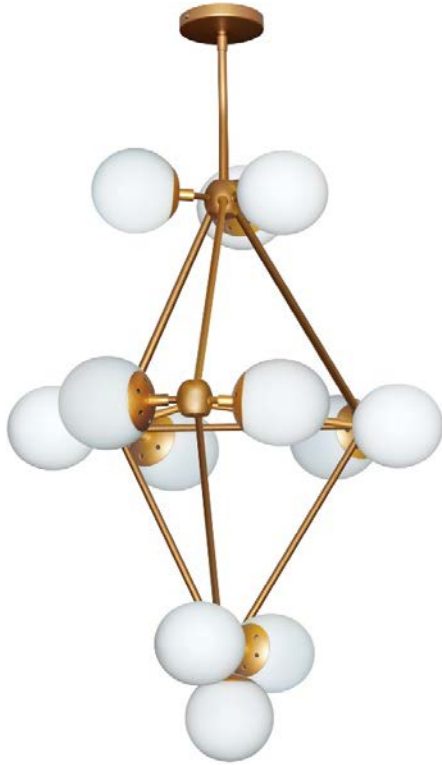

DMI-3612C-GLD - 12Lt Chandelier, Gold Finish w/White Glass Balls

12 Light Foyer Chandelier, Gold Finish, Frosted White Glass

Height 36.5"
Width/Length 25
Depth 25"
Weight 20

No. of Bulbs 12
LED Compatible Yes
Total Wattage 480W

Body Material Metal
Finish/Color Gold
Type of Finish Painted

Second Material Glass
Second Finish/Color Frosted White

Bulb 1 Amount 12
Bulb 1 Base Type E26
Bulb 1 Max Watt. 40W
Bulb 1 Included No
Bulb 1 Lumens
Bulb 1 CRI

Rated For Voltage Dry Location
 120
Approval Warranty cUL or equivalent
 1 year
Instal Position Ceiling

Date:	Notes:
Fixture Type:	
Job Name:	

Lighting • LED • Shades • Custom Designs

TORONTO | BUFFALO | LIGHTFAIR | DALLAS MARKET CENTRE # 4303