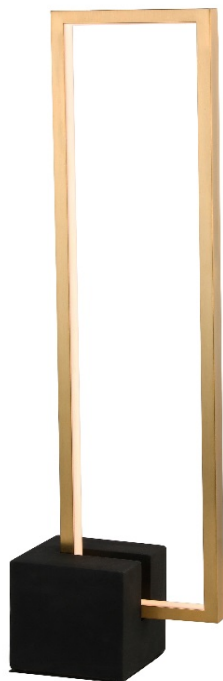

**FLN-LEDT25-AGB-MB - 21.6W Table Lamp AGB w/ MB Concrete Base**

LED

<b>Height</b>	25.5	<b>No. of Bulbs</b>	1
<b>Width/Length</b>	4.25	<b>LED Compatible</b>	Yes
<b>Depth</b>	7.25	<b>Total Wattage</b>	21.6W
<b>Weight</b>	6		
<b>Body Material</b>	Metal	<b>Second Material</b>	Concrete
<b>Finish/Color</b>	Aged Brass	<b>Second Finish/Color</b>	Black
<b>Type of Finish</b>	Electroplated	<b>Second Type of Finish</b>	Painted
<b>Bulb 1 Amount</b>	1	<b>Rated For Voltage</b>	Dry 120V
<b>Bulb 1 Base Type</b>	LED	<b>Approval</b>	cUL or equivalent
<b>Bulb 1 Max Watt.</b>	21.6W	<b>Warranty</b>	5 Years
<b>Bulb 1 Included</b>	Yes	<b>Instal Position</b>	Table/Desk
<b>Bulb 1 Lumens</b>	2140		
<b>Bulb 1 CRI</b>	80+		

Date:	Notes:
Fixture Type:	
Job Name:	

**Lighting • LED • Shades • Custom Designs**

TORONTO | BUFFALO | LIGHTFAIR | DALLAS MARKET CENTRE # 4303

[www.dainolite.com](http://www.dainolite.com) | 
 1-888-564-1262 | 
 [dainolite@dainolite.com](mailto:dainolite@dainolite.com)  
[/dainolite](https://www.facebook.com/dainolite) | 
 [/dainoliteld](https://twitter.com/dainoliteld) | 
 [/dainolite](https://www.instagram.com/dainolite)