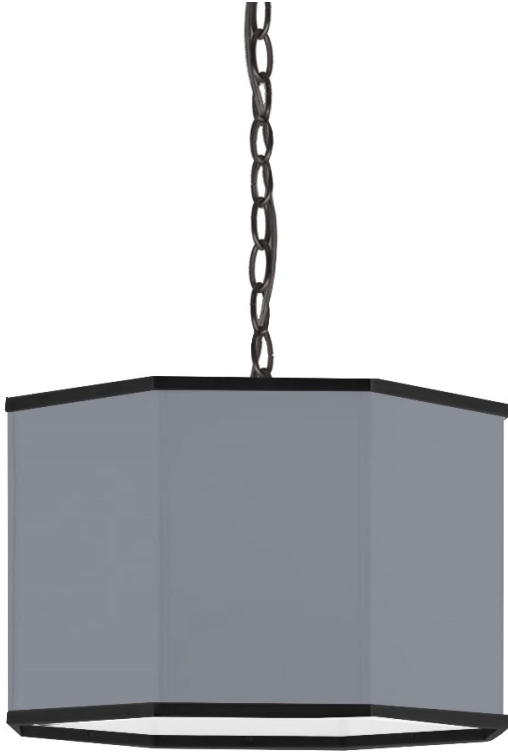

OCV-161P-MB-GRY-BK - 1LT Pendant, MB w/ GRY Shade and BK trim

1 Light Incandescent Matte Black Pendant w/ Grey Shade and

Height	12	No. of Bulbs	1
Width/Length	16	LED Compatible	LED Compatible
Depth	16	Total Wattage	100W
Weight	3		
Body Material	Fabric	Second Material	Metal
Finish/Color	Grey	Second Finish/Color	Matte Black
Type of Finish	Fabric	Second Type of Finish	Painted
Bulb 1 Amount	1	Rated For	Damp Location
Bulb 1 Base Type	E26	Voltage	120V
Bulb 1 Max Watt.	100W		
Bulb 1 Included	No	Approval	cUL or equivalent
Bulb 1 Lumens		Warranty	1 Year
Bulb 1 CRI		Instal Position	Ceiling

Date:	Notes:
Fixture Type:	
Job Name:	

Lighting • LED • Shades • Custom Designs

TORONTO | BUFFALO | LIGHTFAIR | DALLAS MARKET CENTRE # 4303

 www.dainolite.com
 1-888-564-1262
  dainolite@dainolite.com
 /dainolite
  /dainoliteld
  /dainolite