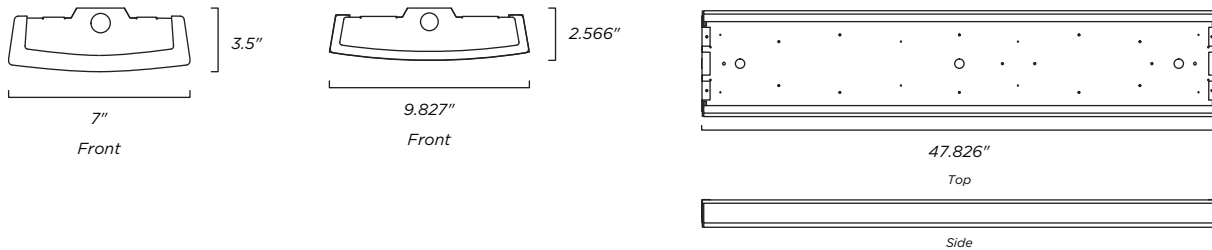

Dimensions

delviro energy

94 Brockport Drive, Toronto, Ontario, M9W 7J8 | Tel. 1.877.502.3434 | info@delviro.com | www.delviro.com

© delviro energy 2018

Specifications subject to change without notice.