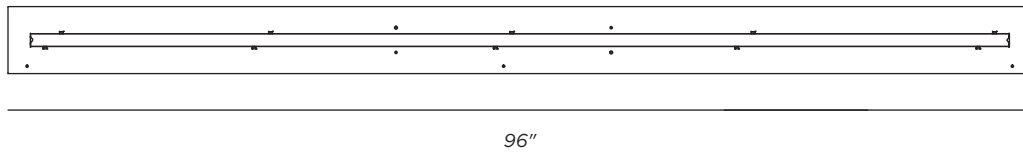

© delviro energy 2018

Specifications subject to change without notice.

HOUSING

Widths: 4.25" and 5"

DIMENSIONS

DelTask 1x4

DelTask 1x8

delviro energy