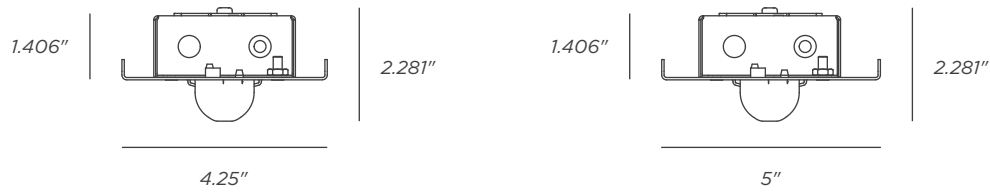

Date:	Fixture:
Qty:	Client/ Project:

Del Task

Retrofit

FEATURES

- Aluminum construction
- 4 and 8 foot length options
- Frosted and clear lens options
- Fits into 4.25" and 5.0" housing

10 Year
Warranty

SPECIFICATIONS

© delviro energy 2018

Specifications subject to change without notice.

HOUSING

Widths: 4.25" and 5"

DIMENSIONS

DelTask 1x4

DelTask 1x8

delviro energy