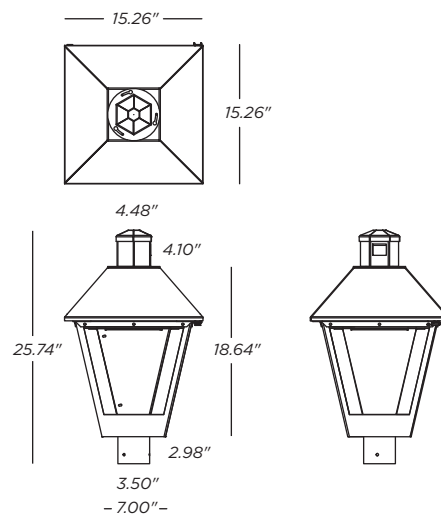

Dimensions

Specifications subject to change without notice.