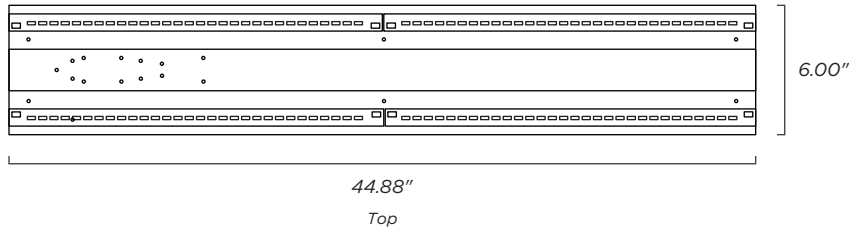

© delviro energy 2018

Specifications subject to change without notice.

DIMENSIONS

ORDERING GUIDE

MODEL	WATTS	COLOR TEMP	VOLTAGE	LENS	FINISH	MOUNTING
TRFT2 2x4	30	3K 3000K	U 120/277V	FR Frosted	WH White	RT Retrofit
	40	35K 3500K	H 347V	CL Clear		
	60	4K 4000K		NL No Lens		
	80	5K 5000K				