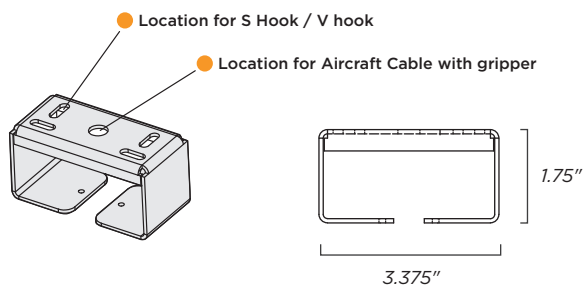

© delviro energy 2018

Specifications subject to change without notice.

DIMENSIONS

Vapor Tight 4s

Vapor Tight 8s

STANDARD MOUNTING BRACKET

delviro energy

94 Brockport Drive, Toronto, Ontario, M9W 7J8 | Tel. 1.877.502.3434 | info@delviro.com | www.delviro.com