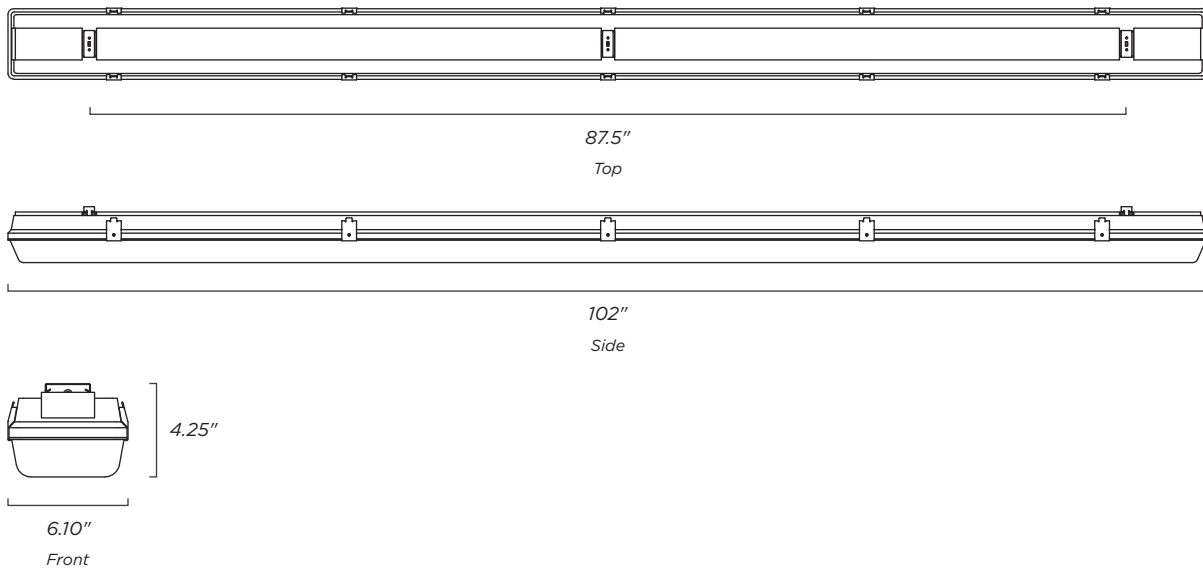

© delviro energy 2018

Specifications subject to change without notice.

DIMENSIONS

Vapor Tight 4s

Vapor Tight 8s

STANDARD MOUNTING BRACKET

delviro energy

94 Brockport Drive, Toronto, Ontario, M9W 7J8 | Tel. 1.877.502.3434 | info@delviro.com | www.delviro.com