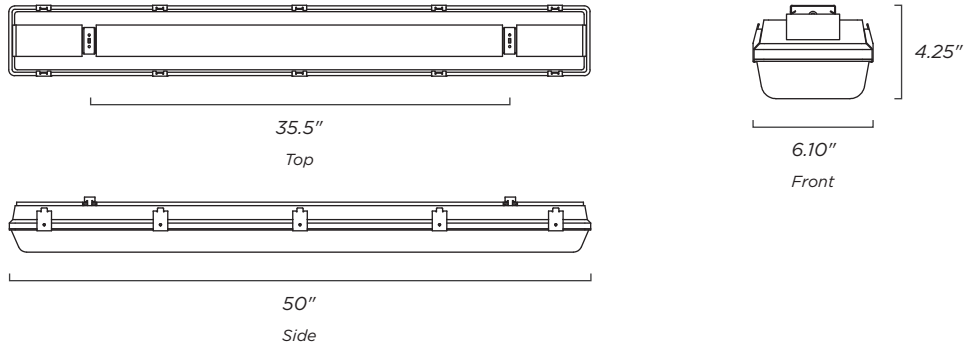

© delviro energy 2018

Specifications subject to change without notice.

DIMENSIONS

Vapor Tight 4s

Vapor Tight 8s

STANDARD MOUNTING BRACKET

delviro energy

94 Brockport Drive, Toronto, Ontario, M9W 7J8 | Tel. 1.877.502.3434 | info@delviro.com | www.delviro.com