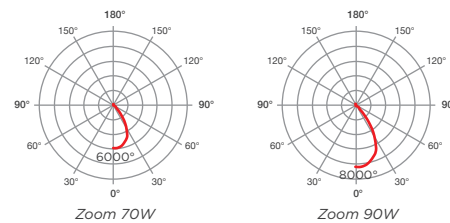

PHOTOMETRICS

Note: Not all products are qualified on the DLC QPL.

To view our DLC qualified products, please consult the DLC qualified products list at www.designlights.org/qpl.

delviro energy

94 Brockport Drive, Toronto, Ontario, M9W 7J8 | Tel. 1.877.502.3434 | info@delviro.com | www.delviro.com

© delviro energy 2018

Specifications subject to change without notice.