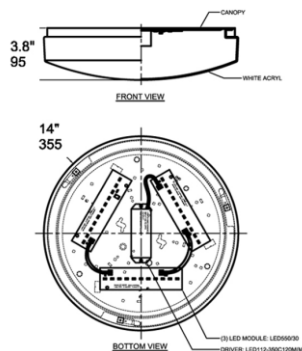

LED CEILING LIGHTS
11 inch and 14 inch

SPECIFICATION FEATURES

Construction

Flush mount steel housing painted white, white acrylic lens
 2 sizes: 11-inch and 14-inch
 Rounded or straight edge profile

Electrical

White acrylic diffuser

Compliance

cULus (CL-T6113 & CL-T6213)
 cETLus & Energy Star (CL-A6111 & CL-A6211)

Warranty

5 years

CL-A6111-6-LED02
Dimensions
 mm | 279(D) x 95(H)
 inch | 11(D) x 3.8(H)

CL-T6113-6-LED03
Dimensions
 mm | 356(W) x 89(H)
 inch | 14(W) x 3.5(H)

CL-A6211-6-LED02
Dimensions
 mm | 279(D) x 76(H)
 inch | 11(D) x 3(H)

CL-T6213-6-LED03
Dimensions
 mm | 356(W) x 97(H)
 inch | 14(W) x 3.8(H)

	Model No.	Delivered Lumens (lm)	Input Watts (W)	Voltage (V)	Colour Temp. (K)	Efficacy (lm/W)	Certification	Type
	CL-A6111-6-LED02 11 inch Round Edge Dimmable	1150	15	120	3000K	77		Standard
	CL-T6113-6-LED03 14 inch Round Edge - End of Life -	1106	14	120-277	3000K	79		
	CL-A6211-6-LED02 11 inch Straight Edge Dimmable	1150	15	120	3000K	77		Special Order
	CL-T6213-6-LED03 14 inch Straight Edge - End of Life -	1148	14	120-277	3000K	82		