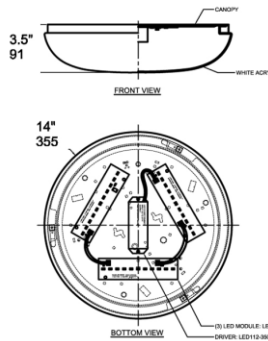

LED CEILING LIGHTS
11 inch and 14 inch

SPECIFICATION FEATURES

Construction

Flush mount steel housing painted white, white acrylic lens
 2 sizes: 11-inch and 14-inch
 Rounded or straight edge profile

Electrical

White acrylic diffuser

Compliance

cULus (CL-T6113 & CL-T6213)
 cETLus & Energy Star (CL-A6111 & CL-A6211)

Warranty

5 years

CL-A6111-6-LED02
Dimensions
 mm | 279(D) x 95(H)
 inch | 11(D) x 3.8(H)

CL-T6113-6-LED03
Dimensions
 mm | 356(W) x 89(H)
 inch | 14(W) x 3.5(H)

CL-A6211-6-LED02
Dimensions
 mm | 279(D) x 76(H)
 inch | 11(D) x 3(H)

CL-T6213-6-LED03
Dimensions
 mm | 356(W) x 97(H)
 inch | 14(W) x 3.8(H)

	Model No.	Delivered Lumens (lm)	Input Watts (W)	Voltage (V)	Colour Temp. (K)	Efficacy (lm/W)	Certification	Type
	CL-A6111-6-LED02 11 inch Round Edge Dimmable	1150	15	120	3000K	77		Standard
	CL-T6113-6-LED03 14 inch Round Edge - End of Life -	1106	14	120-277	3000K	79		
	CL-A6211-6-LED02 11 inch Straight Edge Dimmable	1150	15	120	3000K	77		Special Order
	CL-T6213-6-LED03 14 inch Straight Edge - End of Life -	1148	14	120-277	3000K	82		