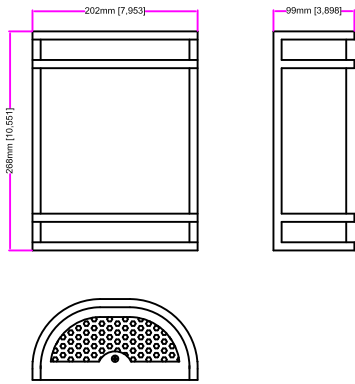

Driver and Module Access

Drivers are accessible by removing the shade

Mounting

Surface Mount

Finish

Brushed nickel and polish brass

Shielding

Smooth white acrylic and glass

Compliance

Drivers and Modules are UL or ETL recognized components and indoor sconces are cULus or cETLus listed

LED WALL SCONES

WS-A5422LED02-120 (Triac Dimmable)
Dimension
 mm | 202(W) x 268(L) x 99(D)
 inch | 8(W) x 10.5(L) x 4(D)

WS-A7572LED02-120
Dimension
 mm | 255(W) x 330(L) x 96(D)
 inch | 10(W) x 13(L) x 3.8(D)

WS-T10412ALED01
Dimension
 mm | 212(W) x 343(L) x 104(D)
 inch | 8.4(W) x 13.5(L) x 4.1(D)

WS-T9806-LED01
Dimension
 mm | 203(W) x 270(L) x 100(D)
 inch | 8(W) x 10.8(L) x 4(D)

WS-T5464-LED02
Dimension
 mm | 256(W) x 279(L) x 88(D)
 inch | 10(W) x 11(L) x 3.5(D)

ORDERING CODE, ENERGY AND PERFORMANCE DATA

Model No.	Delivered Lumens (lm)	Input Watts (W)	Voltage (V)	Colour Temp. (K)	Efficacy (lm/W)	Certification	Type
 <p>WS-A5422-LED02-120 Finish: Brushed Nickel Shade: Smooth White Acrylic 10.5" x 8" x 4" Triac Dimmable</p>	1060	11.5	120	3000K	92		Standard
 <p>WS-T10412LED01 Finish: Brushed Nickel Shade: Etched White Opal Glass 13.5" x 8.35" x 4.1" — End Of Life —</p>	480	6	120 / 120M	3000K	80		Standard
 <p>WS-T9806-LED01 Finish: Polished Brass Shade: White Glass 10.8" x 8" x 4" — End Of Life —</p>	480	6	120 / 120M	3000K	80		Standard
 <p>WS-A7572LED02-120 Finish: Brushed Nickel Shade: White Smooth Acrylic 13" x 10" x 3.8" *Dimmable</p>	2170	23	120	3000K	94		Standard
 <p>WS-T5464-LED02 Finish: Brushed Nickel Shade: White Glass 11" x 10" x 3.5" — End Of Life —</p>	943	11.5	120 / 120M	3000K	82		Standard