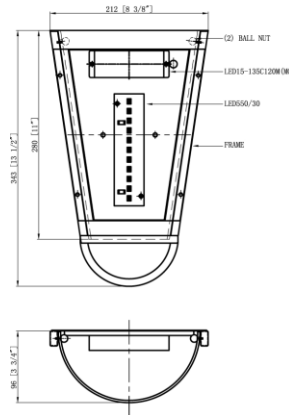

WS-T10412ALED01
Dimension
mm | 212(W) x 343(L) x 104(D)
inch | 8.4(W) x 13.5(L) x 4.1(D)