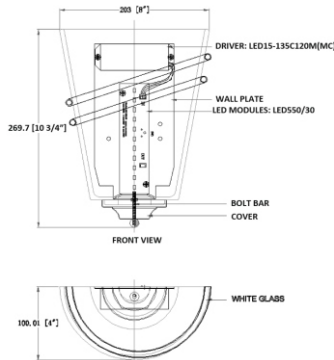

Compliance

Drivers and Modules are UL or ETL recognized components and indoor sconces are cULus or cETLus listed

LED WALL SCONES

WS-A5422LED02-120 (Triac Dimmable)
Dimension
 mm | 202(W) x 268(L) x 99(D)
 inch | 8(W) x 10.5(L) x 4(D)

WS-A7572LED02-120
Dimension
 mm | 255(W) x 330(L) x 96(D)
 inch | 10(W) x 13(L) x 3.8(D)

WS-T10412ALED01
Dimension
 mm | 212(W) x 343(L) x 104(D)
 inch | 8.4(W) x 13.5(L) x 4.1(D)

WS-T9806-LED01
Dimension
 mm | 203(W) x 270(L) x 100(D)
 inch | 8(W) x 10.8(L) x 4(D)

WS-T5464-LED02
Dimension
 mm | 256(W) x 279(L) x 88(D)
 inch | 10(W) x 11(L) x 3.5(D)

ORDERING CODE, ENERGY AND PERFORMANCE DATA

Model No.	Delivered Lumens (lm)	Input Watts (W)	Voltage (V)	Colour Temp. (K)	Efficacy (lm/W)	Certification	Type
 <p>WS-A5422-LED02-120 Finish: Brushed Nickel Shade: Smooth White Acrylic 10.5" x 8" x 4" Triac Dimmable</p>	1060	11.5	120	3000K	92		Standard
 <p>WS-T10412LED01 Finish: Brushed Nickel Shade: Etched White Opal Glass 13.5" x 8.35" x 4.1" — End Of Life —</p>	480	6	120 / 120M	3000K	80		Standard
 <p>WS-T9806-LED01 Finish: Polished Brass Shade: White Glass 10.8" x 8" x 4" — End Of Life —</p>	480	6	120 / 120M	3000K	80		Standard
 <p>WS-A7572LED02-120 Finish: Brushed Nickel Shade: White Smooth Acrylic 13" x 10" x 3.8" *Dimmable</p>	2170	23	120	3000K	94		Standard
 <p>WS-T5464-LED02 Finish: Brushed Nickel Shade: White Glass 11" x 10" x 3.5" — End Of Life —</p>	943	11.5	120 / 120M	3000K	82		Standard