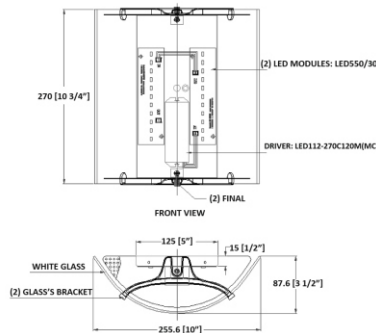

Compliance

Drivers and Modules are UL or ETL recognized components and indoor sconces are cULus or cETLus listed

LED WALL SCONES

WS-A5422LED02-120 (Triac Dimmable)
Dimension
 mm | 202(W) x 268(L) x 99(D)
 inch | 8(W) x 10.5(L) x 4(D)

WS-A7572LED02-120
Dimension
 mm | 255(W) x 330(L) x 96(D)
 inch | 10(W) x 13(L) x 3.8(D)

WS-T10412ALED01
Dimension
 mm | 212(W) x 343(L) x 104(D)
 inch | 8.4(W) x 13.5(L) x 4.1(D)

WS-T9806-LED01
Dimension
 mm | 203(W) x 270(L) x 100(D)
 inch | 8(W) x 10.8(L) x 4(D)

WS-T5464-LED02
Dimension
 mm | 256(W) x 279(L) x 88(D)
 inch | 10(W) x 11(L) x 3.5(D)

ORDERING CODE, ENERGY AND PERFORMANCE DATA

Model No.	Delivered Lumens (lm)	Input Watts (W)	Voltage (V)	Colour Temp. (K)	Efficacy (lm/W)	Certification	Type
 <p>WS-A5422-LED02-120 Finish: Brushed Nickel Shade: Smooth White Acrylic 10.5" x 8" x 4" Triac Dimmable</p>	1060	11.5	120	3000K	92		Standard
 <p>WS-T10412LED01 Finish: Brushed Nickel Shade: Etched White Opal Glass 13.5" x 8.35" x 4.1" — End Of Life —</p>	480	6	120 / 120M	3000K	80		Standard
 <p>WS-T9806-LED01 Finish: Polished Brass Shade: White Glass 10.8" x 8" x 4" — End Of Life —</p>	480	6	120 / 120M	3000K	80		Standard
 <p>WS-A7572LED02-120 Finish: Brushed Nickel Shade: White Smooth Acrylic 13" x 10" x 3.8" *Dimmable</p>	2170	23	120	3000K	94		Standard
 <p>WS-T5464-LED02 Finish: Brushed Nickel Shade: White Glass 11" x 10" x 3.5" — End Of Life —</p>	943	11.5	120 / 120M	3000K	82		Standard