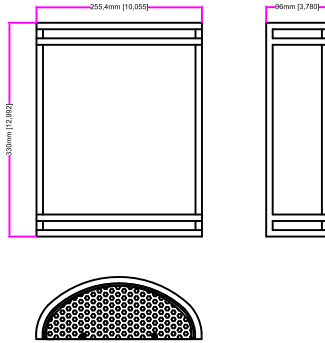

Driver and Module Access

Drivers are accessible by removing the shade

Mounting

Surface Mount

Finish

Brushed nickel and polish brass

Shielding

Smooth white acrylic and glass

Compliance

Drivers and Modules are UL or ETL recognized components and indoor sconces are cULus or cETLus listed

LED WALL SCONES

WS-A5422LED02-120 (Triac Dimmable)
Dimension
 mm | 202(W) x 268(L) x 99(D)
 inch | 8(W) x 10.5(L) x 4(D)

WS-A7572LED02-120
Dimension
 mm | 255(W) x 330(L) x 96(D)
 inch | 10(W) x 13(L) x 3.8(D)

WS-T10412ALED01
Dimension
 mm | 212(W) x 343(L) x 104(D)
 inch | 8.4(W) x 13.5(L) x 4.1(D)

WS-T9806-LED01
Dimension
 mm | 203(W) x 270(L) x 100(D)
 inch | 8(W) x 10.8(L) x 4(D)

WS-T5464-LED02
Dimension
 mm | 256(W) x 279(L) x 88(D)
 inch | 10(W) x 11(L) x 3.5(D)

ORDERING CODE, ENERGY AND PERFORMANCE DATA

Model No.	Delivered Lumens (lm)	Input Watts (W)	Voltage (V)	Colour Temp. (K)	Efficacy (lm/W)	Certification	Type
 <p>WS-A5422-LED02-120 Finish: Brushed Nickel Shade: Smooth White Acrylic 10.5" x 8" x 4" Triac Dimmable</p>	1060	11.5	120	3000K	92		Standard
 <p>WS-T10412LED01 Finish: Brushed Nickel Shade: Etched White Opal Glass 13.5" x 8.35" x 4.1" — End Of Life —</p>	480	6	120 / 120M	3000K	80		Standard
 <p>WS-T9806-LED01 Finish: Polished Brass Shade: White Glass 10.8" x 8" x 4" — End Of Life —</p>	480	6	120 / 120M	3000K	80		Standard
 <p>WS-A7572LED02-120 Finish: Brushed Nickel Shade: White Smooth Acrylic 13" x 10" x 3.8" *Dimmable</p>	2170	23	120	3000K	94		Standard
 <p>WS-T5464-LED02 Finish: Brushed Nickel Shade: White Glass 11" x 10" x 3.5" — End Of Life —</p>	943	11.5	120 / 120M	3000K	82		Standard