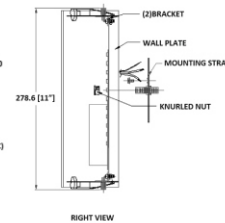

WS-A7572LED02-120
Dimension
 mm | 255(W) x 330(L) x 96(D)
 inch | 10(W) x 13(L) x 3.8(D)

WS-T10412ALED01
Dimension
 mm | 212(W) x 343(L) x 104(D)
 inch | 8.4(W) x 13.5(L) x 4.1(D)

WS-T9806-LED01
Dimension
 mm | 203(W) x 270(L) x 100(D)
 inch | 8(W) x 10.8(L) x 4(D)

WS-T5464-LED02
Dimension
 mm | 256(W) x 279(L) x 88(D)
 inch | 10(W) x 11(L) x 3.5(D)

ORDERING CODE, ENERGY AND PERFORMANCE DATA

Model No.	Delivered Lumens (lm)	Input Watts (W)	Voltage (V)	Colour Temp. (K)	Efficacy (lm/W)	Certification	Type
 <p>WS-A5422-LED02-120 Finish: Brushed Nickel Shade: Smooth White Acrylic 10.5" x 8" x 4" Triac Dimmable</p>	1060	11.5	120	3000K	92		Standard
 <p>WS-T10412LED01 Finish: Brushed Nickel Shade: Etched White Opal Glass 13.5" x 8.35" x 4.1" — End Of Life —</p>	480	6	120 / 120M	3000K	80		Standard
 <p>WS-T9806-LED01 Finish: Polished Brass Shade: White Glass 10.8" x 8" x 4" — End Of Life —</p>	480	6	120 / 120M	3000K	80		Standard
 <p>WS-A7572LED02-120 Finish: Brushed Nickel Shade: White Smooth Acrylic 13" x 10" x 3.8" *Dimmable</p>	2170	23	120	3000K	94		Standard
 <p>WS-T5464-LED02 Finish: Brushed Nickel Shade: White Glass 11" x 10" x 3.5" — End Of Life —</p>	943	11.5	120 / 120M	3000K	82		Standard