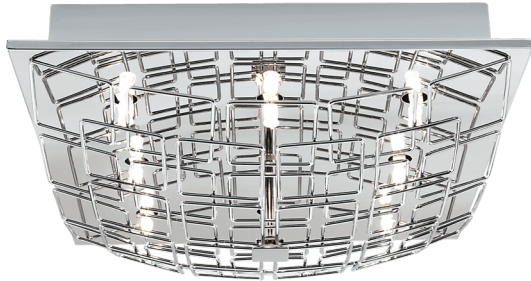

91491A CROMER 1

General Information

Material number	91491A
Type	ceiling light
Product segment	Indoor
Theme	sonstige / nicht zuordenbar

Dimensions

Article Height (in mm)	133
Article Width (in mm)	370
Article Length (in mm)	370
Net Weight (in kg)	2.95 Kilogram

Material & Colour

Enclosure Material	steel
Enclosure Colour	chrome

Functionality

Switch Type	without switch
Battery	No

91491A CROMER 1

Technical Information

Mains Voltage	120V,60Hz (A)
Operation Voltage	120V,60Hz (A)
Certificate	ETL/CE
max. Wattage (1)	8X25W