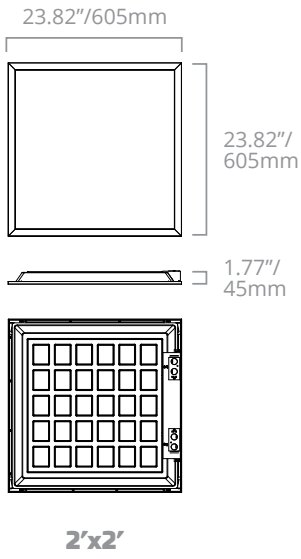

DIMENSIONS