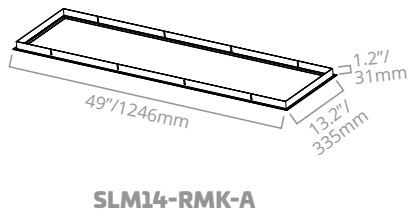

RECESSED MOUNT KIT