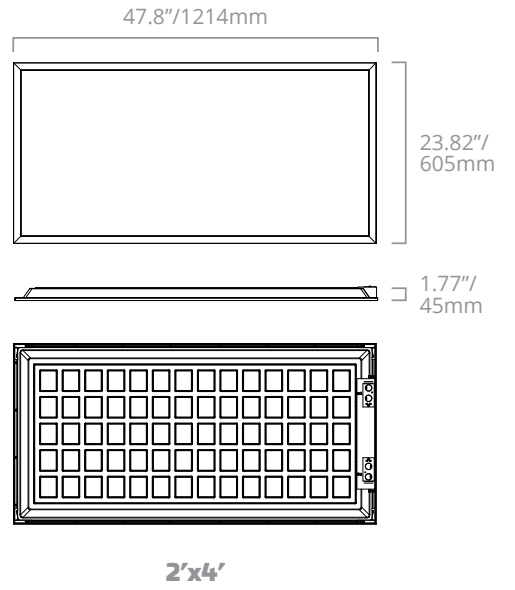

DIMENSIONS