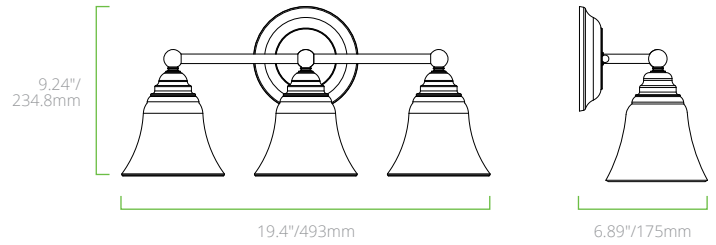

PERFORMANCE SUMMARY

ORDER CODE	ITEM #	STYLE	NO. OF LAMPS	FINISH
11398	BRVLW-2A19-BZ	Leawood	2 A19 lamp	Bronze
11399	BRVLW-2A19-NI	Leawood	2 A19 lamp	Nickel
11400	BRVLW-3A19-BZ	Leawood	3 A19 lamp	Bronze
11401	BRVLW-3A19-NI	Leawood	3 A19 lamp	Nickel
11402	BRVLW-4A19-BZ	Leawood	4 A19 lamp	Bronze
11403	BRVLW-4A19-NI	Leawood	4 A19 lamp	Nickel
11394	BRVWW-2A19-BZ	Westwood	2 A19 lamp	Bronze
11395	BRVWW-2A19-NI	Westwood	2 A19 lamp	Nickel
11396	BRVWW-3A19-BZ	Westwood	3 A19 lamp	Bronze
11397	BRVWW-3A19-NI	Westwood	3 A19 lamp	Nickel

Visit eiko.com for current availability of A19 lamps.

PRODUCT DIMENSIONS

BRVLW-2A19

BRVLW-3A19

BRVLW-4A19

BRVLW-2A19

BRVWW-3A19