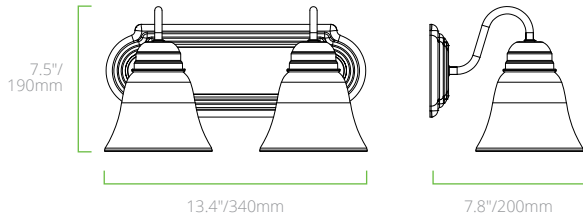

PRODUCT DIMENSIONS

BRVLW-2A19