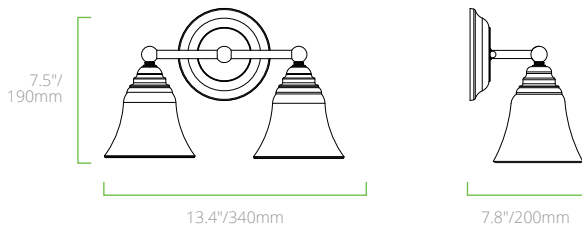

PERFORMANCE SUMMARY

ORDER CODE	ITEM #	STYLE	NO. OF LAMPS	FINISH
11398	BRVLW-2A19-BZ	Leawood	2 A19 lamp	Bronze
11399	BRVLW-2A19-NI	Leawood	2 A19 lamp	Nickel
11400	BRVLW-3A19-BZ	Leawood	3 A19 lamp	Bronze
11401	BRVLW-3A19-NI	Leawood	3 A19 lamp	Nickel
11402	BRVLW-4A19-BZ	Leawood	4 A19 lamp	Bronze
11403	BRVLW-4A19-NI	Leawood	4 A19 lamp	Nickel
11394	BRVWW-2A19-BZ	Westwood	2 A19 lamp	Bronze
11395	BRVWW-2A19-NI	Westwood	2 A19 lamp	Nickel
11396	BRVWW-3A19-BZ	Westwood	3 A19 lamp	Bronze
11397	BRVWW-3A19-NI	Westwood	3 A19 lamp	Nickel

Visit eiko.com for current availability of A19 lamps.

PRODUCT DIMENSIONS

BRVLW-2A19

BRVLW-3A19

BRVLW-4A19

BRVLW-2A19

BRVWW-3A19