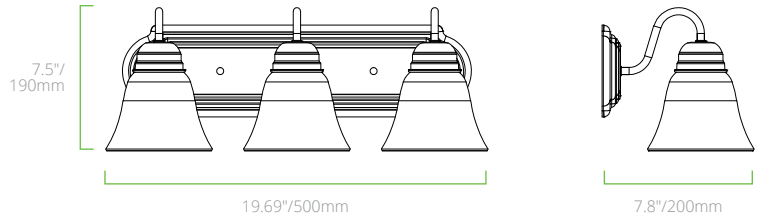

PERFORMANCE SUMMARY

ORDER CODE	ITEM #	STYLE	NO. OF LAMPS	FINISH
11398	BRVLW-2A19-BZ	Leawood	2 A19 lamp	Bronze
11399	BRVLW-2A19-NI	Leawood	2 A19 lamp	Nickel
11400	BRVLW-3A19-BZ	Leawood	3 A19 lamp	Bronze
11401	BRVLW-3A19-NI	Leawood	3 A19 lamp	Nickel
11402	BRVLW-4A19-BZ	Leawood	4 A19 lamp	Bronze
11403	BRVLW-4A19-NI	Leawood	4 A19 lamp	Nickel
11394	BRVWW-2A19-BZ	Westwood	2 A19 lamp	Bronze
11395	BRVWW-2A19-NI	Westwood	2 A19 lamp	Nickel
11396	BRVWW-3A19-BZ	Westwood	3 A19 lamp	Bronze
11397	BRVWW-3A19-NI	Westwood	3 A19 lamp	Nickel

Visit eiko.com for current availability of A19 lamps.

PRODUCT DIMENSIONS

BRVLW-2A19

BRVLW-3A19

BRVLW-4A19

BRVLW-2A19

BRVWW-3A19