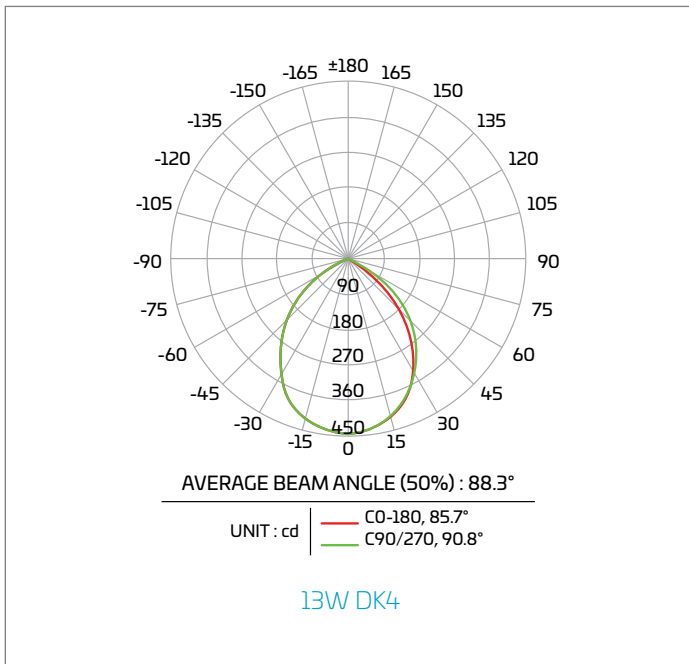

DK4 : 4" LED Downlight Kit

E26 base

project name	type
catalog number	
comments	voltage
approved by	date

10/13
watts

800/
1,000
lumens

80+
CRI

2700K-
5000K
CCT

Features

★ ENERGY STAR® Approved

DK4 : 4" LED Downlight Kit

Dimensions

Photometrics

Dimmer Compatibility

AH SDM/600/WHTTE 600W	✓	LUTRON S-600-IV 600W	✓
AH SDM3/1000/WHTTE 1000W	✓	LUTRON S-600PR-WH 600W	✗
ALMOND LUXDM600-12 600W	✓	LUTRON S-600P-WH	✗
CTL DM600-12-3 600W	✓	LUTRON S-603PGH-WH 600W	✓
GE 18024 600W	✓	LUTRON S-603PH-WH 600W	✓
LEVITON 603-6631-A 600W	✓	LUTRON SCL-153PH-WH	✓
LEVITON 6631-A 600W	✓	LUTRON SELV-300P-WH	✓
LEVITON 6683 600W	✓	LUTRON TG-600PH-IV 600W	✗
LEVITON 6683-10Z 600W	✓	LUTRON TG-600PH-WH 600W	✓
LEVITON 6683-IW 600W	✗	LUTRON TG-603PGH-WH	✗
LEVITON IPI06 600W	✗	LUTRON TGCL-153PH-WH	✗
LEVITON IPI06-1LZ 600W	✓	LUTRON CT-103P-WH 1000W	✗
LEVITON S-600P-WH	✗	LUTRON CTCL-153P-WH 600W	✗
LEVITON White/Lvory/Light Almond IPI10-1LZ 600W	✓	LUTRON D-600PH-3CK 600W	✗
LEVITON 6631-LA 600W	✓	LUTRON D-600R-WH 600W	✓
LEVITON 6684 600W	✗	LUTRON DV-600PH-WH 600W	✓
LEVITON LIGHT ALMOND NO.6672 600W	✓	LUTRON DV-603P600W	✓
LEVITON WHITE NO.IPI06 600W	✓	LUTRON DV-603PH-WH 600W	✓
LUTRON AY-600PH-WH	✗	LUTRON DV-603PR 600W	✗
LUTRON AY-600P-WH	✓	LUTRON DVCL-153PH 600W	✗
LUTRON AYCL-153PH	✓	LUTRON DVWCL-153PH-WH 600W	✗
LUTRON AYCL-153P-WH	✗	LUTRON LGCL-153CL 600W	✗
LUTRON D-600PH-DK 600W	✗	LUTRON MAW-600 600W	✗
LUTRON D-600RH-DK 600W	✓	LUTRON MAW-600H-AL 600W	✗
LUTRON D-600R-IV 600W	✓	LUTRON MAW-600H-WH 600W	✗
LUTRON DV-600P-WH	✓	LUTRON S-600 600W	✓
LUTRON DV-603PH-WH 600W	✓	LUTRON SCL-153P-WH 600W	✓
LUTRON DVCL-153P-WH 600W	✗	LUTRON TGCL-153PH-WH 600W	✗
LUTRON DVCL-253PH	✓	LUTRON TGCL-153PLH-WH 600W	✗
LUTRON DVWCL-153PH-WHC	✗	Maxxima MEW-DM600	✗
LUTRON MACL-153MH-WH	✓		
LUTRON MACL-153MLH-WH	✓		
LUTRON MACL-153MR-WH	✗		
LUTRON MACL-153M-WH	✗		
LUTRON MA-RH	✗		
LUTRON MSCL-OP153MH-WH	✓		
LUTRON PD-6WCL	✗		
LUTRON S-10PH 1000W	✓		
LUTRON S-600-AL 600W	✓		
LUTRON S-600H-WH 600W	✗		