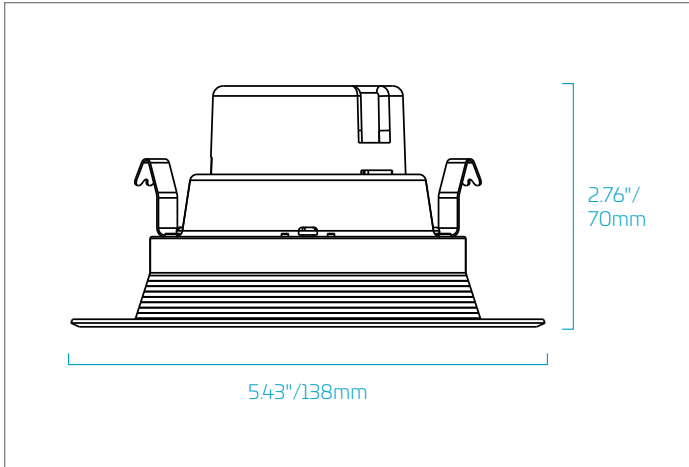

DK4 : 4" LED Downlight Kit

Dimensions