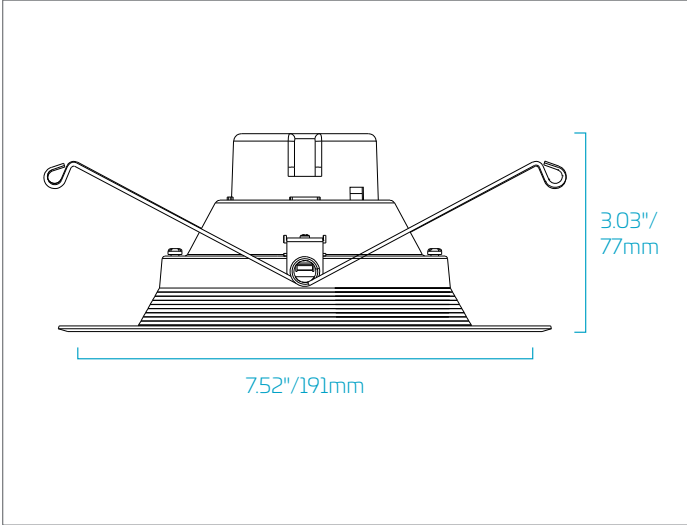

## Ordering Information

Order Code	Item #	Lm	W	CCT	CRI	Life/Hrs	Replaces Incan.	ENERGY STAR
<b>10341</b>	DK6-12W/8/927-D-120-W/B	800	12W	2700K	90+	35,000	65W BR	★
<b>10342</b>	DK6-12W/8/930-D-120-W/B	800	12W	3000K	90+	35,000	65W BR	★
<b>10343</b>	DK6-12W/8/940-D-120-W/B	800	12W	4000K	90+	35,000	65W BR	★
<b>10344</b>	DK6-12W/8/950-D-120-W/B	800	12W	5000K	90+	35,000	65W BR	★
<b>10345</b>	DK6-18W/12.5/927-D-120-W/B	1,250	18W	2700K	90+	35,000	100W BR	★
<b>10346</b>	DK6-18W/12.5/930-D-120-W/B	1,250	18W	3000K	90+	35,000	100W BR	★
<b>10347</b>	DK6-18W/12.5/940-D-120-W/B	1,250	18W	4000K	90+	35,000	100W BR	★
<b>10350</b>	DK6-18W/12.5/950-D-120-W/B	1,250	18W	5000K	90+	35,000	100W BR	★

## Dimensions