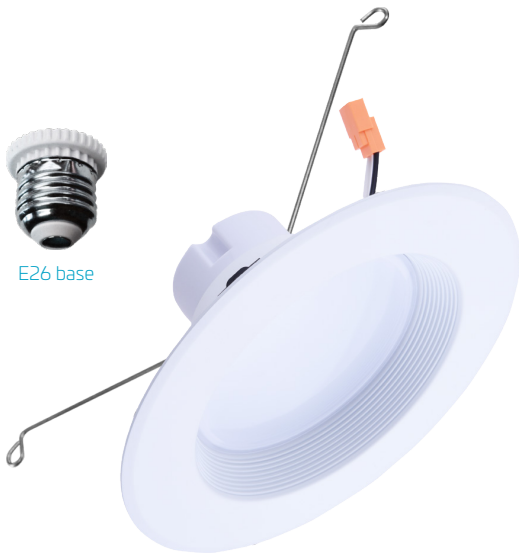

# DK6 : 5/6" LED Downlight Kit : 90 CRI

E26 base

project name	type
catalog number	
comments	voltage
approved by	date

12/18  
watts

800/  
1,250  
lumens

90+  
CRI

2700K-  
5000K  
CCT

## Features

- Ultra-efficient LED Downlight Kit designed to retrofit into existing incandescent recessed downlights
- Integrated LEDs reduce energy consumption up to 80%
- Fits many popular 5" & 6" recessed downlight fixtures
- Integrated white aluminum powder coated trim
- E26 and GU24 bases included
- Dimmable 10-100%
- Lasts up to 30X longer than traditional incandescent
- Choice of four color temperatures
- Instant-on, no warm-up time

## Performance

- 12W 800lm equivalent to 65W BR incandescent
- 18W 1,250lm equivalent to 100W BR incandescent
- Long life: 35,000+ hours
- UL Wet Location Listed
- IC rated for use in insulated ceilings
- CRI: 90+
- 120V @ 60hz
- ENERGY STAR® Approved
- CEC Title 24, JAB
- CEC Title 20