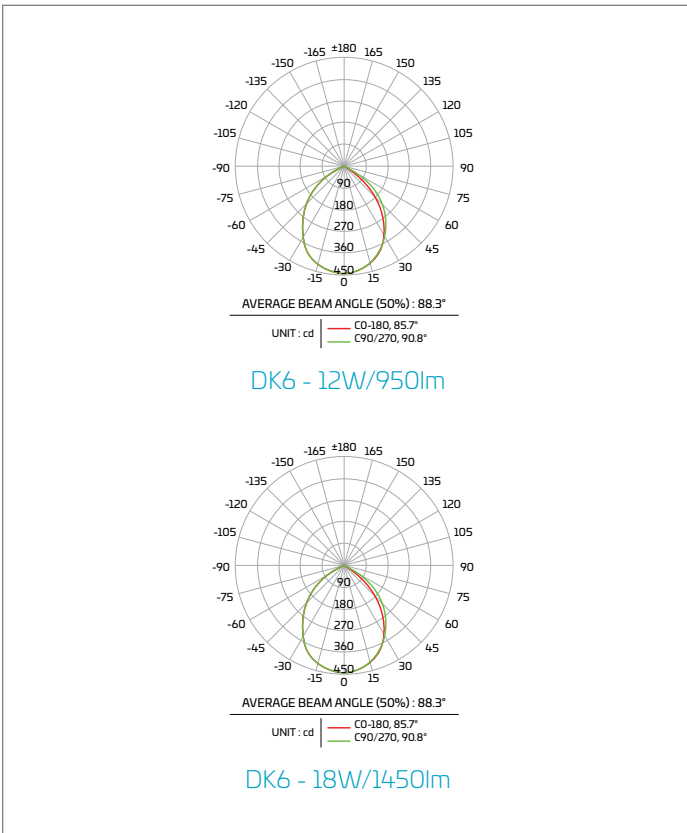

# DK6 : 5/6" LED Downlight Kit : 90 CRI

E26 base

project name	type
catalog number	
comments	voltage
approved by	date

12/18  
watts

800/  
1,250  
lumens

90+  
CRI

2700K-  
5000K  
CCT

## Ordering Information

Order Code	Item #	Lm	W	CCT	CRI	Life/Hrs	Replaces Incan.	ENERGY STAR
<b>10341</b>	DK6-12W/8/927-D-120-W/B	800	12W	2700K	90+	35,000	65W BR	★
<b>10342</b>	DK6-12W/8/930-D-120-W/B	800	12W	3000K	90+	35,000	65W BR	★
<b>10343</b>	DK6-12W/8/940-D-120-W/B	800	12W	4000K	90+	35,000	65W BR	★
<b>10344</b>	DK6-12W/8/950-D-120-W/B	800	12W	5000K	90+	35,000	65W BR	★
<b>10345</b>	DK6-18W/12.5/927-D-120-W/B	1,250	18W	2700K	90+	35,000	100W BR	★
<b>10346</b>	DK6-18W/12.5/930-D-120-W/B	1,250	18W	3000K	90+	35,000	100W BR	★
<b>10347</b>	DK6-18W/12.5/940-D-120-W/B	1,250	18W	4000K	90+	35,000	100W BR	★
<b>10350</b>	DK6-18W/12.5/950-D-120-W/B	1,250	18W	5000K	90+	35,000	100W BR	★

## Dimensions

## Photometrics