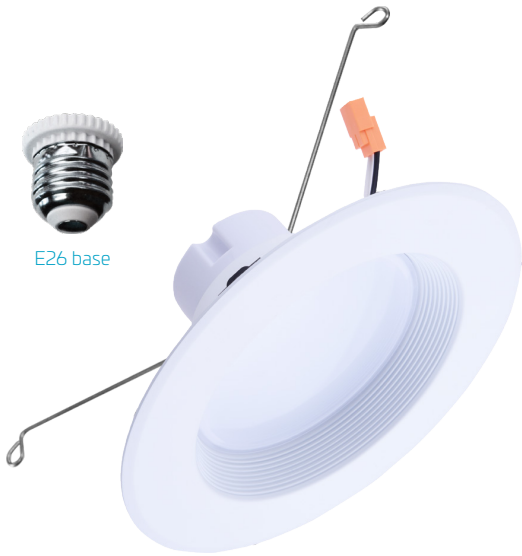

DK6 : 5/6" LED Downlight Kit

E26 base

project name	type
catalog number	
comments	voltage
approved by	date

12/
15/18
watts

1,000-
1,500
lumens

80+
CRI

2700K-
5000K
CCT

Features

- Ultra-efficient LED Downlight Kit designed to retrofit into existing incandescent recessed downlights
- Integrated LEDs reduce energy consumption up to 80%
- Fits many popular 5" & 6" recessed downlight fixtures
- Integrated white aluminum powder coated trim
- E26 base included
- Dimmable 10-100%
- Lasts up to 30X longer than traditional incandescent
- Choice of four color temperatures
- Instant-on, no warm-up time

Performance

- 12W 1000lm equivalent to 65W BR incandescent
- 15W 1,250lm equivalent to 90W BR incandescent
- 18W 1,500lm equivalent to 100W BR incandescent
- Long life: 35,000+ hours
- UL Wet Location Listed
- IC rated for use in insulated ceilings
- CRI: 80+
- 120V @ 60hz
- ENERGY STAR® Approved