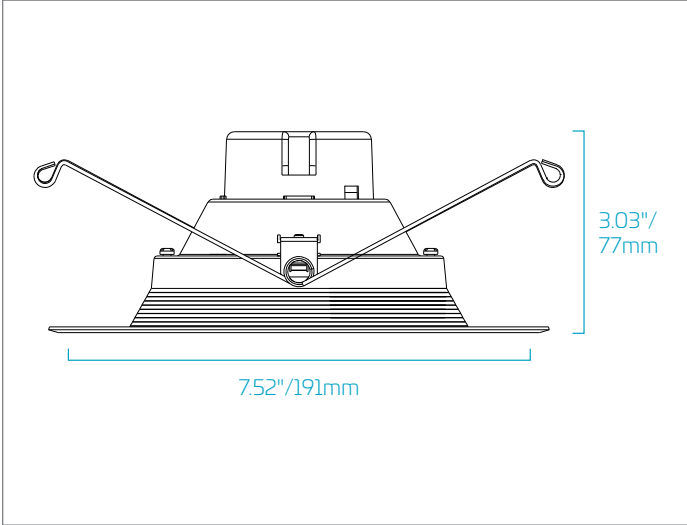

DK6 : 5/6" LED Downlight Kit

Dimensions