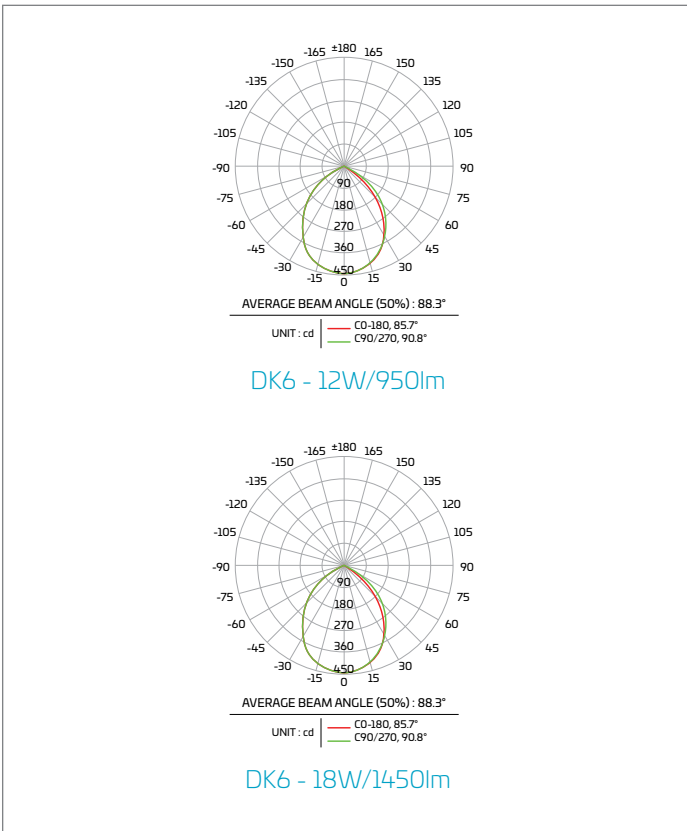

★ ENERGY STAR® Approved

DK6 : 5/6" LED Downlight Kit

Dimensions

Photometrics

Dimmer Compatibility

Dimmer	12 W	15 W	18 W	Dimmer	12 W	15 W	18 W
AH SDM3/600/WHTTE 600W	✓	✓	✓	LUTRON D-600PH-3CK 600W	✗	✗	✗
AH SDM3/1000/WHTTE 1000W	✓	✓	✓	LUTRON D-600PH-DK 600W	✗	✓	✓
ALMOND LUXDM600-12 600W	✓	✗	✗	LUTRON D-600RH-DK 600W	✓	✗	✗
CTL DM600-12-3 600W	✓	✓	✓	LUTRON D-600R-IV 600W	✓	✓	✓
GE 18024 600W	✓	✓	✓	LUTRON D-600R-WH 600W	✓	✗	✗
LEVITON 6631-A 600W	✓	✓	✓	LUTRON DV-600PH-WH 600W	✓	✓	✓
LEVITON IPI06 600W	✗	✗	✗	LUTRON DV-603P600W	✓	✓	✓
LEVITON IPI06-1LZ 600W	✓	✓	✓	LUTRON DV-603PH-WH 600W	✓	✓	✓
LEVITON 603-6631-A 600W	✓	✓	✓	LUTRON DV-603PH-WH 600W	✓	✓	✓
LEVITON 6631-LA 600W	✓	✓	✓	LUTRON DV-603PR 600W	✗	✓	✓
LEVITON 6631-LA 600W	✓	✓	✓	LUTRON DVCL-153PH 600W	✗	✗	✗
LEVITON 6683 600W	✓	✗	✗	LUTRON DVCL-153P-WH 600W	✗	✗	✗
LEVITON 6683-10Z 600W	✓	✗	✗	LUTRON DVW-600PH-WH 600W	✗	✓	✓
LEVITON 6683-1W 600W	✗	✗	✗	LUTRON DVWCL-153PH-WH 600W	✗	✗	✗
LEVITON 6684 600W	✗	✗	✗	LUTRON DVWCL-153PH-WHC	✗	✗	✗
LEVITON LIGHT ALMOND NO.6672 600W	✓	✓	✓	LUTRON LGCL-153CL 600W	✗	✗	✗
LEVITON WHITE NO. IPL06 600W	✓	✓	✓	LUTRON MAW-600 600W	✗	✗	✗
LEVITON White/Lvory/Light Almond IPI10-1LZ 600W	✓	✓	✓	LUTRON MAW-600H-AL 600W	✗	✗	✗
LUTRON AY-600PH-WH	✗	✓	✓	LUTRON MAW-600H-WH 600W	✗	✗	✗
LUTRON AY-600P-WH	✓	✓	✓	LUTRON S-10PH 1000W	✓	✓	✓
LUTRON AYCL-153PH	✓	✓	✓	LUTRON S-600 600W	✓	✓	✓
LUTRON AYCL-153P-WH	✗	✓	✓	LUTRON S-600-AL 600W	✓	✓	✓
LUTRON DV-600P-WH	✓	✓	✓	LUTRON S-600-IV 600W	✓	✓	✓
LUTRON DVCL-253PH	✓	✓	✓	LUTRON S-600PR-WH 600W	✗	✗	✗
LUTRON MACL-153MH-WH	✓	✓	✓	LUTRON S-603PGH-WH 600W	✓	✓	✓
LUTRON MACL-153MLH-WH	✓	✓	✓	LUTRON S-603PH-WH 600W	✓	✓	✓
LUTRON MACL-153MR-WH	✗	✓	✓	LUTRON SCL-153P-WH 600W	✓	✓	✓
LUTRON MACL-153M-WH	✗	✓	✓	LUTRON TG-600PH-IV 600W	✗	✓	✓
LUTRON MA-RH	✗	✗	✗	LUTRON TG-600PH-WH 600W	✓	✓	✓
LUTRON MSCL-OP153MH-WH	✓	✓	✓	LUTRON TGCL-153PH-WH 600W	✗	✗	✗
LUTRON PD-6WCL	✓	✓	✓	LUTRON TGCL-153PLH-WH 600W	✗	✓	✓
LUTRON S-600H-WH 600W	✗	✗	✗	Maxima MEW-DM600	✗	✗	✗
LUTRON S-600P-WH	✗	✓	✓				
LUTRON S-600P-WH	✗	✗	✗				
LUTRON SCL-153PH-WH	✓	✓	✓				
LUTRON SELV-300P-WH	✓	✓	✓				
LUTRON TG-603PGH-WH	✓	✓	✓				
LUTRON TGCL-153PH-WH	✓	✓	✓				
LUTRON CT-103P-WH 1000W	✗	✗	✗				
LUTRON CTCL-153P-WH 600W	✗	✗	✗				