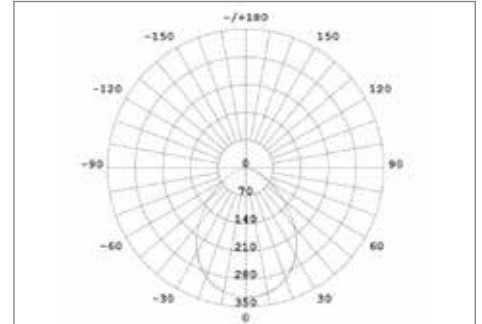

4" Rotatable LED Downlight Kit

dimensions

photometrics

ordering information

Order Code	Litespan Part #	Description	Watts	Volts	Lumens	CRI	Life Hours	ES
09083	LED-DK4RT-11W830-DIM-G5	LED Downlight Kit Rotatable Eye 4", 3000K, dimmable, aimable	11	120	650	80	35,000	★
09084	LED-DK4RT-11W840-DIM-G5	LED Downlight Kit Rotatable Eye 4", 4000K, dimmable, aimable	11	120	650	80	35,000	★