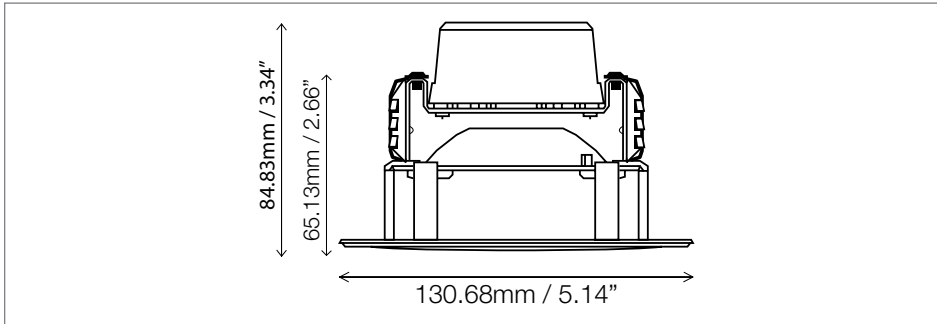

4" Rotatable LED Downlight Kit

GU24 base E26 base
(included with kit)

11
watts

650
lumens

59
lpw

3000K/
4000K
CCT

features

- Ultra-efficient aimable LED downlight kit designed to retrofit into existing incandescent recessed downlights
- Integrated LEDs reduce energy consumption up to 80%
- Ideal for accent, display, or wall washing
- Fits many popular 4" recessed downlight fixtures
- Integrated white trim with both medium base (E26) and GU24 socket adapters (included) for direct replacement
- Lifetime exceeds 35,000 Hrs.
- Lasts up to 30X longer than traditional incandescent
- Choice of warm white or cool white color temperatures
- Instant-on, no warm-up time
- 30° aimable and 355° rotatable

4" Rotatable LED Downlight Kit

dimensions

photometrics

ordering information

Order Code	Litespan Part #	Description	Watts	Volts	Lumens	CRI	Life Hours	ES
09083	LED-DK4RT-11W830-DIM-G5	LED Downlight Kit Rotatable Eye 4", 3000K, dimmable, aimable	11	120	650	80	35,000	★
09084	LED-DK4RT-11W840-DIM-G5	LED Downlight Kit Rotatable Eye 4", 4000K, dimmable, aimable	11	120	650	80	35,000	★