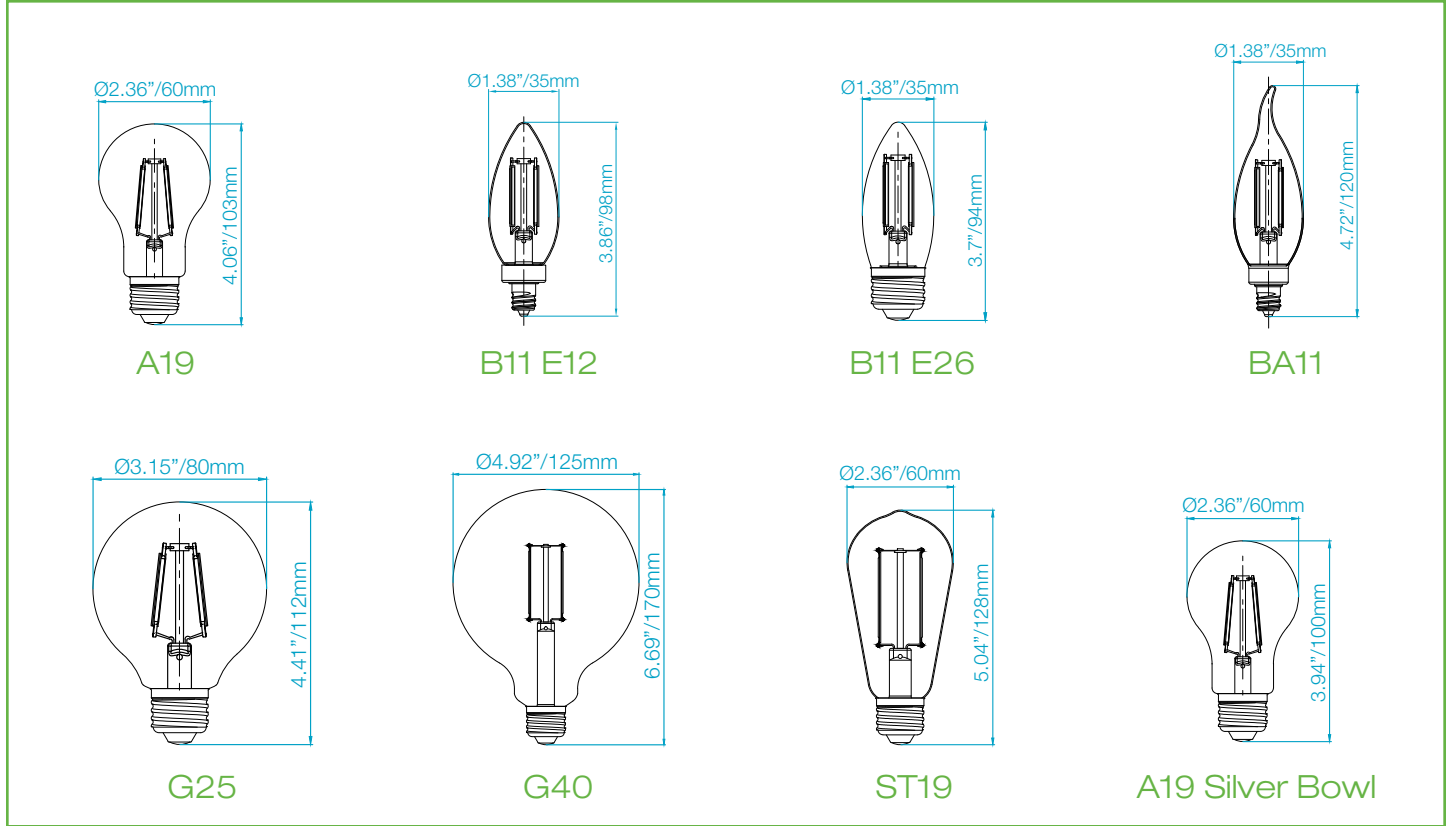

A19 Amber; A19 Clear; A19 Silver Bowl; ST19 Amber;
G40 Amber; G25 Clear; BA11 E12 Clear; B11 E26 Clear; B11 E12 Clear

RoHS
Compliant

cUL US LISTED

performance

- 400LM @ 4W (B11, BA11)
- 400-450LM @ 5W (A19, B11, G40, ST19)
- 400LM @ 6W (G25)
- 800LM @ 7W (A19)
- 120VAC
- Available in warm 2200K and 2700K CCT
- 80+ CRI
- 15,000 hour life
- Dimmable down to 10% of full light output

applications

- Chandeliers
- Accent/display lighting
- Sconces
- Lanterns
- Hospitality
- Residential
- Vanity mirrors

LED Filament Decorative Lamps

dimensions

ordering information

Order Code	Item #	Lm	W	Color	CCT	CRI	V	Life/Hrs	Base	Replaces Incandescent
09314	LED5WG40/FIL/822K-DIM-G6	400	5W	Amber	2200K	80+	120VAC	15K	Medium	40W G40 Amber
09315	LED5WST19/FIL/822K-DIM-G6	400	5W	Amber	2200K	80+	120VAC	15K	Medium	40W ST19 Amber
09308	LED5WA19/FIL/822K-DIM-G6	400	5W	Amber	2200K	80+	120VAC	15K	Medium	40W A19 Amber
09441	LED7WA19/FIL/SB/827K-DIM-G7	800	7W	Silver Bowl	2700K	80+	120VAC	15K	Medium	60W A19 Silver Bowl
09309	LED7WA19/FIL/827K-DIM-G6	800	7W	Clear	2700K	80+	120VAC	15K	Medium	60W A19
09310	LED4WB11E12/FIL/827K-DIM-G6	400	4W	Clear	2700K	80+	120VAC	15K	Candelabra	40W B11
09311	LED5WB11E26/FIL/827K-DIM-G6	450	5W	Clear	2700K	80+	120VAC	15K	Medium	40W B11
09312	LED4WBA11E12/FIL/827K-DIM-G6	400	4W	Clear	2700K	80+	120VAC	15K	Candelabra	40W BA11
09313	LED6WG25/FIL/827K-DIM-G6	400	5.5W	Clear	2700K	80+	120VAC	15K	Medium	40W G25