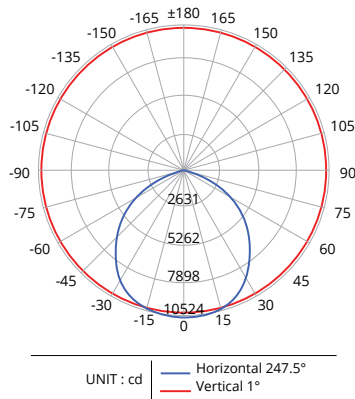

LLH-3C

ZONAL LUMEN SUMMARY		
Zone	Lumens	%Fixture
0-30	4093.0	14.9%
30-60	7280.8	26.5%
60-80	2183.7	7.9%
80-90	183.3	0.7%
0-30	4089.7	14.9%
30-60	7528.5	26.4%
60-80	2164.0	7.9%
80-90	177.6	0.6%
90-100	10.8	0.0%
100-180	57.3	0.2%