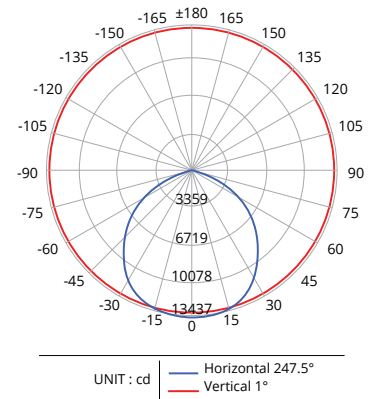

LLH-4C

ZONAL LUMEN SUMMARY		
Zone	Lumens	%Fixture
0-30	5181.8	14.9%
30-60	9119.8	26.2%
60-80	2858.0	8.2%
80-90	228.5	0.7%
0-30	5177.3	14.9%
30-60	9120.8	26.2%
60-80	2873.7	8.3%
80-90	235.1	0.7%
90-100	0.0	0.0%
100-180	0.0	0.0%