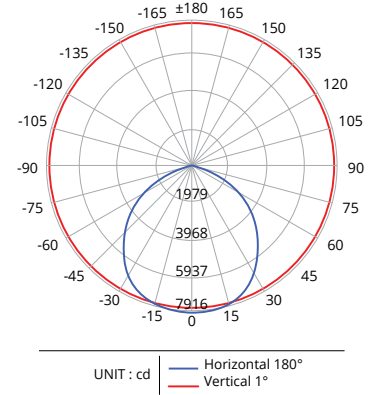

LLH-2C

ZONAL LUMEN SUMMARY		
Zone	Lumens	%Fixture
0-30	3067.4	14.9%
30-60	5421.7	26.3%
60-80	1600.8	7.8%
80-90	123.7	0.6%
0-30	3074.0	14.9%
30-60	5475.0	26.6%
60-80	1641.1	8.0%
80-90	135.2	0.7%
90-100	6.8	0.0%
100-180	44.7	0.2%